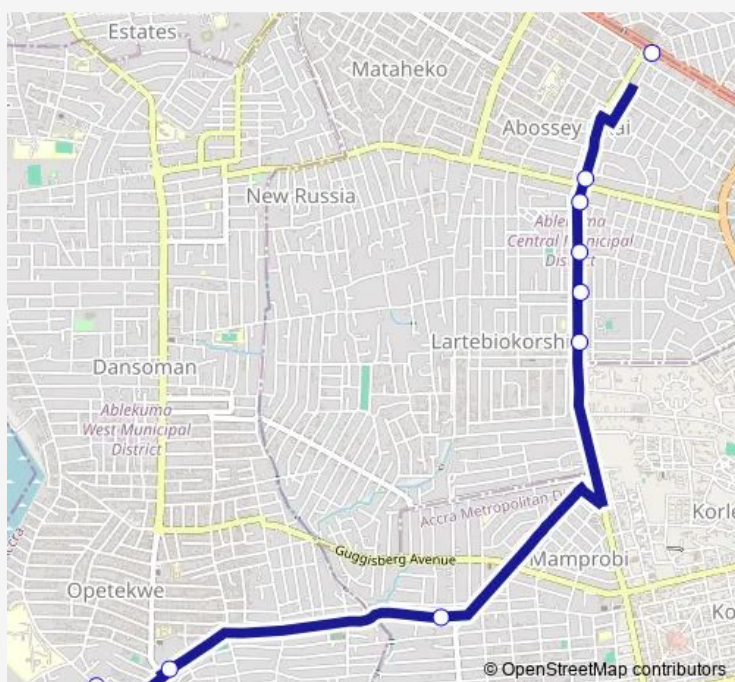

Agege Last Stop Station

Unc

Radio Gold 995

Goil 446

Pipe-Ena

Kasoa Station

Zongo Junction 166

Terminal Kaneshie Mkt Cmplx

Route schedule

Terminal Mamponse Station — Terminal Kaneshie Mkt Cmplx

Monday	09:49
Tuesday	09:49
Wednesday	09:49
Thursday	09:49
Friday	09:49
Saturday	09:49
Sunday	09:49

Route info

Direction: Terminal Mamponse Station

Stops: 10

Trip Duration: 0 hour 49 min

276B — Mamponse Station to Kaneshie Mkt Cmplx

276B Bus time schedules and route maps are available in an offline PDF at busmaps.com. Use the busmaps.com website to see live bus times, train schedule or subway schedule, and step-by-step directions for all public transit in Accra