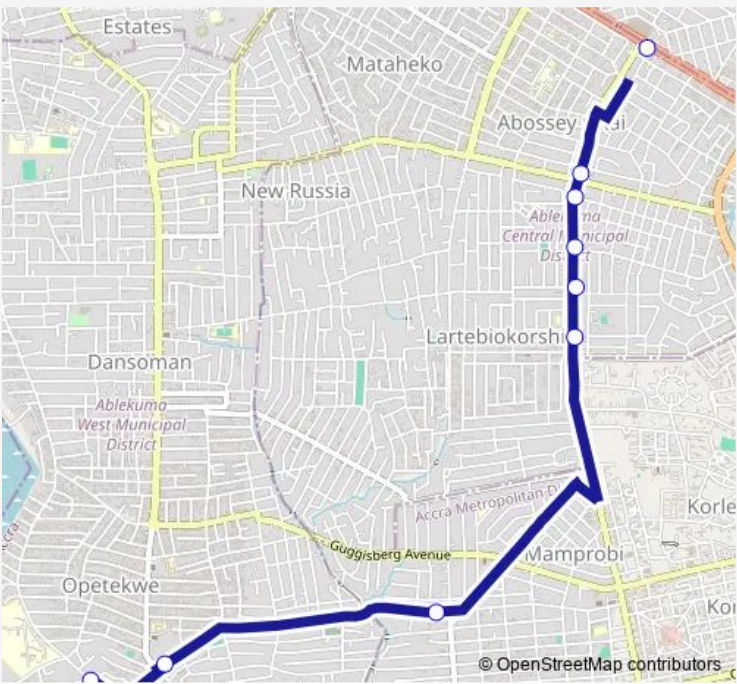

Bus 276b Mamponse Station to Kaneshie Mkt Cmplx

[Go to website](#)

Direction
 Terminal Mamponse Station — Terminal Kaneshie Mkt Cmplx
 10 stops
[Open route schedule](#)

- Terminal Mamponse Station
- Atomic (by Agege)
- Agege Last Stop Station
- Unc
- Radio Gold 995
- Goil 446
- Pipe-Ena
- Kasoa Station
- Zongo Junction 166
- Terminal Kaneshie Mkt Cmplx

Route schedule
 Terminal Mamponse Station — Terminal Kaneshie Mkt Cmplx

Monday	09:49
Tuesday	09:49
Wednesday	09:49
Thursday	09:49
Friday	09:49
Saturday	09:49
Sunday	09:49

Route info
 Direction: Terminal Mamponse Station
 Stops: 10
 Trip Duration: 0 hour 49 min

276b — Mamponse Station to Kaneshie Mkt Cmplx **BusMaps**

276b Bus time schedules and route maps are available in an offline PDF at busmaps.com. Use the busmaps.com website to see live bus times, train schedule or subway schedule, and step-by-step directions for all public transit in Accra