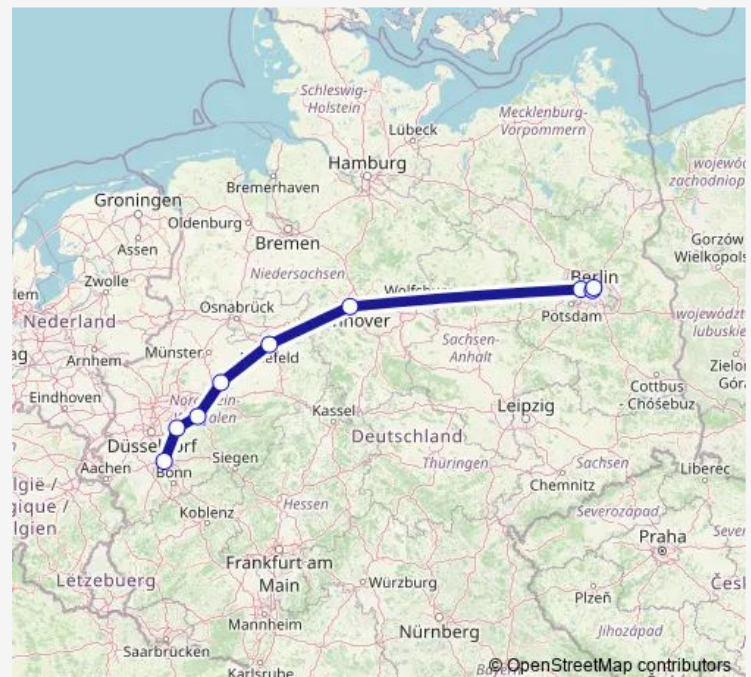

### Direction

Köln Hbf — Berlin Gesundbrunnen

9 stops

[Open route schedule](#)

Köln Hbf

Wuppertal Hbf

Hagen Hbf

Hamm(Westf)

Bielefeld Hbf

Hannover Hbf

Berlin-Spandau

Berlin Hbf (tief)

Berlin Gesundbrunnen

### Route schedule

Köln Hbf — Berlin Gesundbrunnen

Monday	—
Tuesday	18:48
Wednesday	18:48
Thursday	—
Friday	18:48
Saturday	—
Sunday	—

### Route info

Direction: Köln Hbf

Stops: 9

Trip Duration: 4 hour 30 min

ICE 655

BusMaps