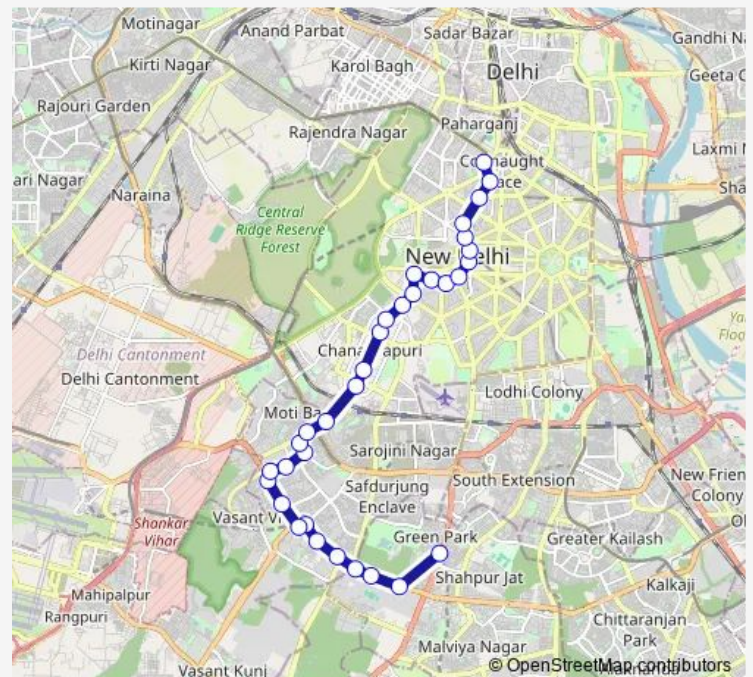

Ussr Embassy

UK High Commision

PS Chankya Puri

Route schedule

Hauz Khas — Shivaji Stadium Terminal

Monday 05:30-21:44

Tuesday 05:30-21:44

Wednesday 05:30-21:44

Thursday 05:30-21:44

Friday 05:30-21:44

Saturday 05:30-21:44

Sunday 05:30-21:44

Route info

Direction: Hauz Khas

Stops: 33

Trip Duration: 1 hour 1 min