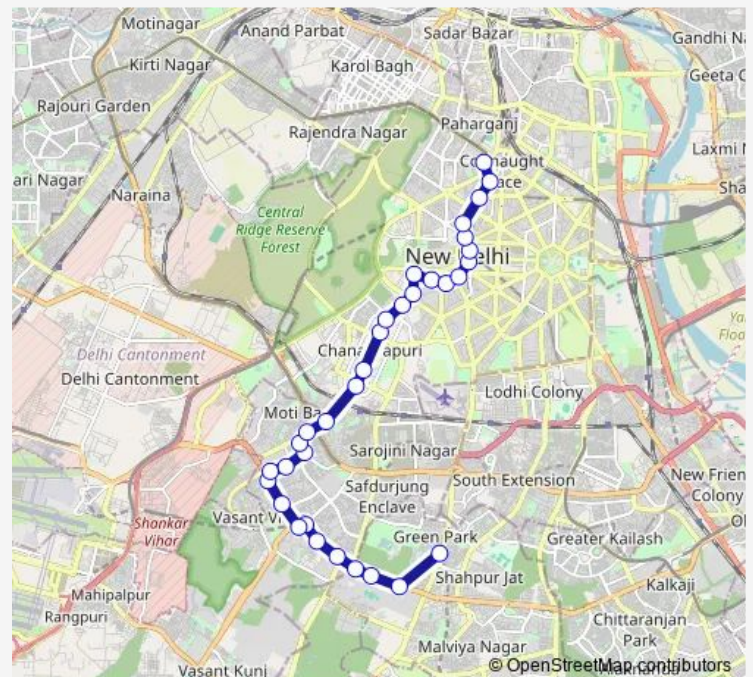

### Route schedule

Hauz Khas — Shivaji Stadium Terminal

Monday 05:30-21:44

Tuesday 05:30-21:44

Wednesday 05:30-21:44

Thursday 05:30-21:44

Friday 05:30-21:44

Saturday 05:30-21:44

Sunday 05:30-21:44

### Route info

Direction: Hauz Khas

Stops: 33

Trip Duration: 1 hour 1 min

620down

Teen Murti

South Enclave

Tyag Raj Marg