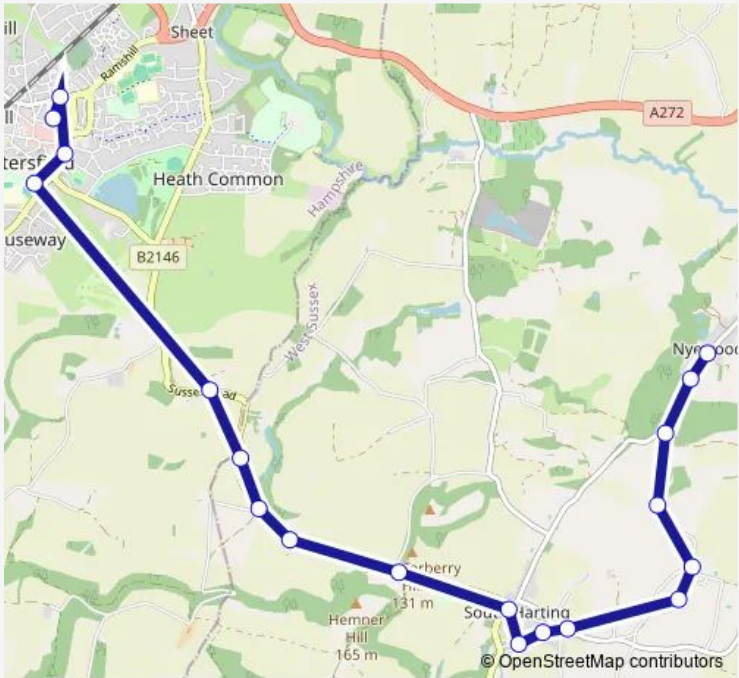

## Bus PD3 South Harting Warrenside - Petersfield

[Go to website](#)

**Direction**  
undefined — undefined

0 stops

[Open route schedule](#)

Route schedule  
undefined — undefined

Monday	—
Tuesday	—
Wednesday	—
Thursday	—
Friday	12:15
Saturday	—
Sunday	—

Route info

Direction:

Stops: 0

Trip Duration: — min

■ PD3 — South Harting Warrenside - Petersfield **BusMaps**

**Direction**

undefined — undefined

0 stops

[Open route schedule](#)**Route schedule**

undefined — undefined

Monday	—
Tuesday	—
Wednesday	—
Thursday	—
Friday	10:00
Saturday	—
Sunday	—

**Route info**

Direction:

Stops: 0

Trip Duration: — min

PD3 Bus time schedules and route maps are available in an offline PDF at [busmaps.com](https://busmaps.com). Use the [busmaps.com](https://busmaps.com) website to see live bus times, train schedule or subway schedule, and step-by-step directions for all public transit in Chichester