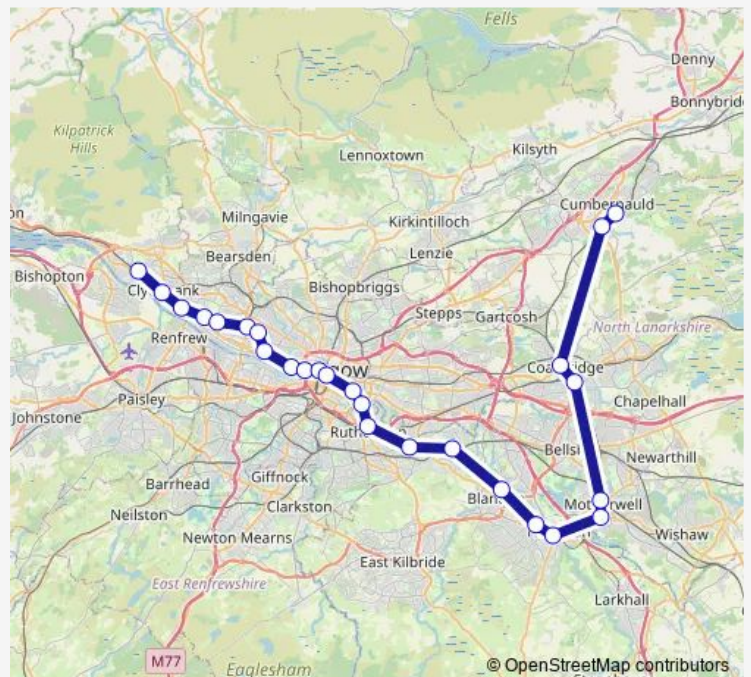

Rail Sr:Dmr->Cub SR train service from DMR to Cub

[Go to website](#)

Direction

Dalmuir — Cumbernauld

26 stops

[Open route schedule](#)

- Dalmuir
- Clydebank
- Yoker
- Garscadden
- Scotstounhill
- Jordanhill
- Hyndland
- Partick
- Exhibition Centre (Glasgow)
- Anderston
- Glasgow Central
- Argyle Street
- Bridgeton
- Dalmarnock
- Rutherglen
- Cambuslang
- Newton (S Lanarks)
- Blantyre
- Hamilton West
- Hamilton Central
- Airbles

Route schedule

Dalmuir — Cumbernauld

Monday	06:30-19:30
Tuesday	06:30-19:30
Wednesday	06:30-19:30
Thursday	06:30-19:30
Friday	06:30-19:30
Saturday	06:30-19:30
Sunday	—

Route info

Direction: Dalmuir

Stops: 26

Trip Duration: 1 hour 27 min

Sr:Dmr->Cub — SR train service from DMR to Cub

Motherwell

Whifflet

Coatbridge Central

Greenfaulds

Cumbernauld

Sr:Dmr->Cub Rail time schedules and route maps are available in an offline PDF at busmaps.com. Use the busmaps.com website to see live bus times, train schedule or subway schedule, and step-by-step directions for all public transit in Glasgow