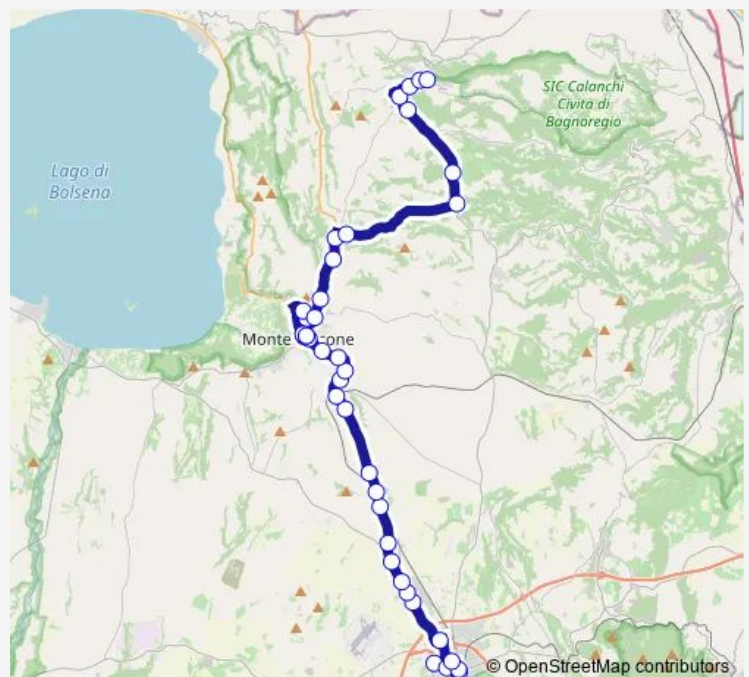

MONTEFIASCONE | Cimitero # f701

Montefiascone | Via Cassia Via Contadini # f597

Route schedule

VITERBO | Riello # f641 — Bagnoregio | Ist. Superiore F.lli Agosti # f1169

Monday	—
Tuesday	09:00
Wednesday	—
Thursday	—
Friday	—
Saturday	—
Sunday	—

Route info

Direction: VITERBO | Riello # f641

Stops: 38

Trip Duration: 0 hour 55 min

Viterbo - Bagnoregio # Ba10d

Montefiascone | Via Orvietana Via Cassia # f599

Montefiascone | Via Santa Maria Grazie # f600