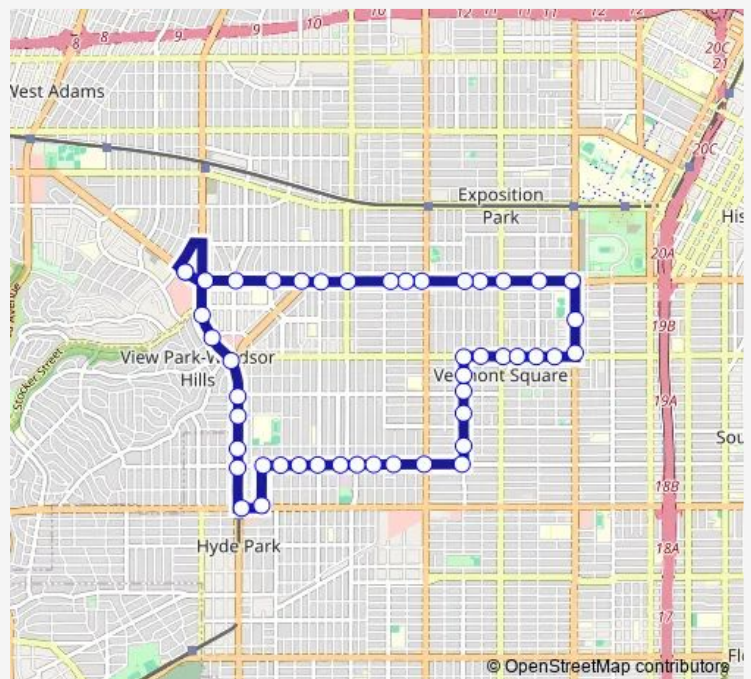

### Direction

Mlk Blvd & Magic Johnson Theater — Mlk Blvd & Magic Johnson Theater

47 stops

[Open route schedule](#)

Mlk Blvd & Magic Johnson Theater

Crenshaw & Stocker St.

Crenshaw & Homeland

Crenshaw & Vernon Ave.

54th & 6th Ave.

54th & 4th Ave.

54th & 2nd Ave.

54th & Van Ness Ave.

54th St & Wilton Place (Eastbound)

54th St & Ruthelen St (Eastbound)

54th St & Western Ave (Eastbound)

54th & Denker

### Route schedule

Mlk Blvd & Magic Johnson Theater — Mlk Blvd & Magic Johnson Theater

Monday 06:05-19:00

Tuesday 06:05-19:00

Wednesday 06:05-19:00

Thursday 06:05-19:00

Friday 06:05-19:00

Saturday 09:00-18:10

### Route info

Direction: Mlk Blvd & Magic Johnson Theater

Stops: 47

Trip Duration: 0 hour 44 min

Leimert/Slauson Counterclockwise — Dash Leimert/Slauson Counterclockwise

Denker & 52nd St.

Denker & 50th St.