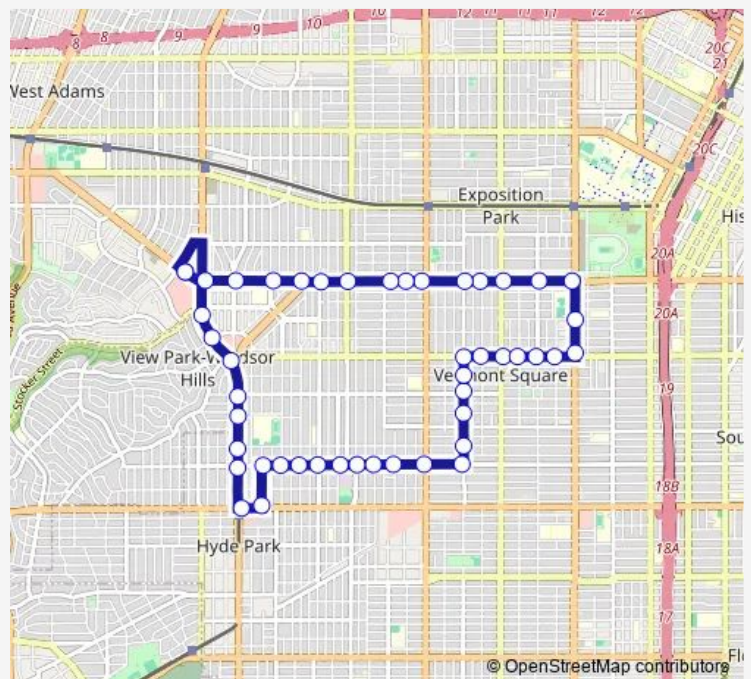

Mlk Blvd & Magic Johnson Theater

Crenshaw & Stocker St.

Crenshaw & Homeland

Crenshaw & Vernon Ave.

Crenshaw & 48th St.

Crenshaw & 50th St.

Crenshaw & 52nd St.

Crenshaw & 54th St.

54th & Wilton Pl.

54th & Ruthelen St.

54th & Western Ave.

54th & Denker

Route schedule

Mlk Blvd & Magic Johnson Theater — Mlk Blvd & Magic Johnson Theater

Monday 06:05-19:00

Tuesday 06:05-19:00

Wednesday 06:05-19:00

Thursday 06:05-19:00

Friday 06:05-19:00

Saturday 09:00-18:10

Sunday 09:00-18:10

Route info

Direction: Mlk Blvd & Magic Johnson Theater

Stops: 47

Trip Duration: 0 hour 44 min

Leimert/Slauson Counterclockwise — Dash Leimert/Slauson Counterclockwise

Denker & 52nd St.

Denker & 50th St.

Denker & 48th St.

Denker & 46th St.

Denker & Vernon Ave.

Vernon & Halldale Ave.