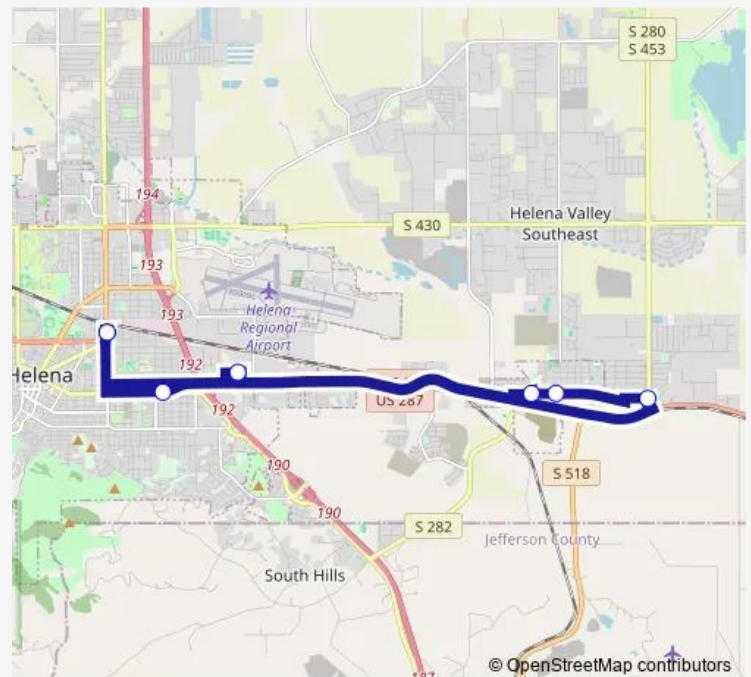

Bus East Valley / East Helena

[Go to website](#)

Direction

Capital Transit Center — Capital Transit Center

7 stops

[Open route schedule](#)

Capital Transit Center

Beechnut & Lake Helena Dr.

East Helena City Hall

East Helena Library

Wal-Mart

Pureview Health Center

Capital Transit Center

Route schedule

Capital Transit Center — Capital Transit Center

Monday 07:00-16:00

Tuesday 07:00-16:00

Wednesday 07:00-16:00

Thursday 07:00-16:00

Friday 07:00-16:00

Saturday —

Sunday —

Route info

Direction: Capital Transit Center

Stops: 7

Trip Duration: 1 hour 0 min

East Valley / East Helena

BusMaps

Bus time schedules and route maps are available in an offline PDF at busmaps.com. Use the busmaps.com website to see live bus times, train schedule or subway schedule, and step-by-step directions for all public transit in Helena