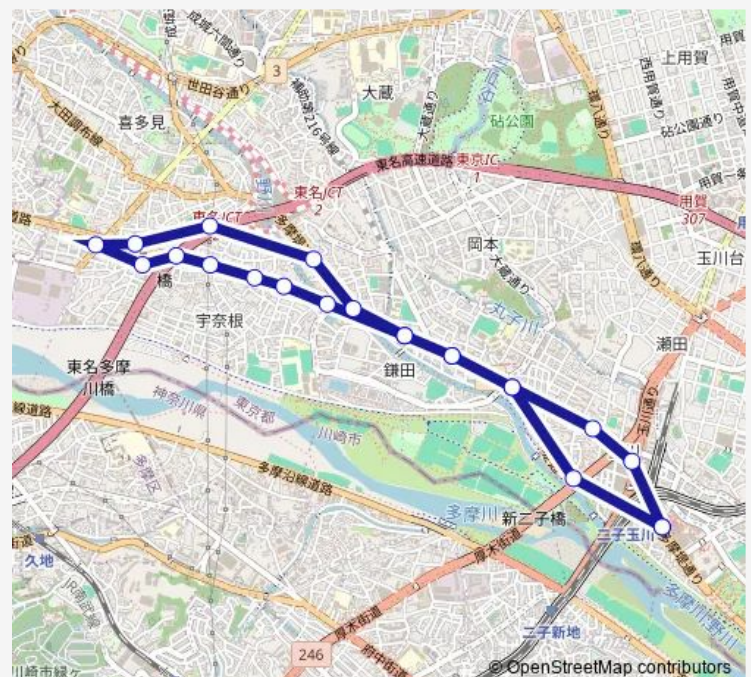

二子玉川緑地前

Route schedule

二子玉川駅 — 二子玉川駅

Monday 10:14-16:58

Tuesday 10:30-16:36

Wednesday 10:14-16:58

Thursday 10:14-16:58

Friday 10:30-16:36

Saturday 10:14-16:58

Sunday 10:14-16:58

Route info

Direction: 二子玉川駅

Stops: 22

Trip Duration: 0 hour 35 min

玉04 Bus time schedules and route maps are available in an offline PDF at busmaps.com. Use the busmaps.com website to see live bus times, train schedule or subway schedule, and step-by-step directions for all public transit in Komae