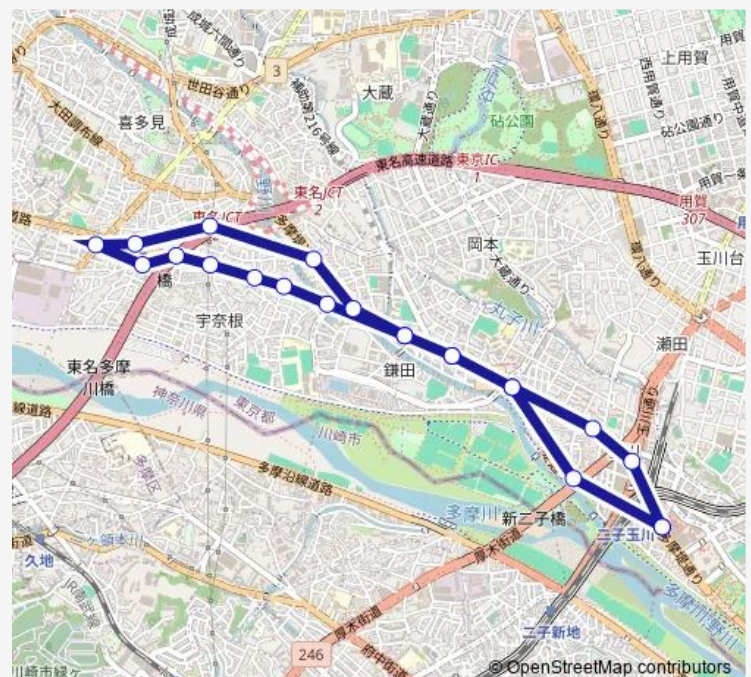

二子玉川緑地前

Route schedule

二子玉川駅 — 二子玉川駅

Monday 10:14-16:58

Tuesday 10:30-16:36

Wednesday 10:14-16:58

Thursday 10:14-16:58

Friday 10:30-16:36

Saturday 10:14-16:58

Sunday 10:14-16:58

Route info

Direction: 二子玉川駅

Stops: 22

Trip Duration: 0 hour 41 min

玉04 Bus time schedules and route maps are available in an offline PDF at busmaps.com. Use the busmaps.com website to see live bus times, train schedule or subway schedule, and step-by-step directions for all public transit in Komae