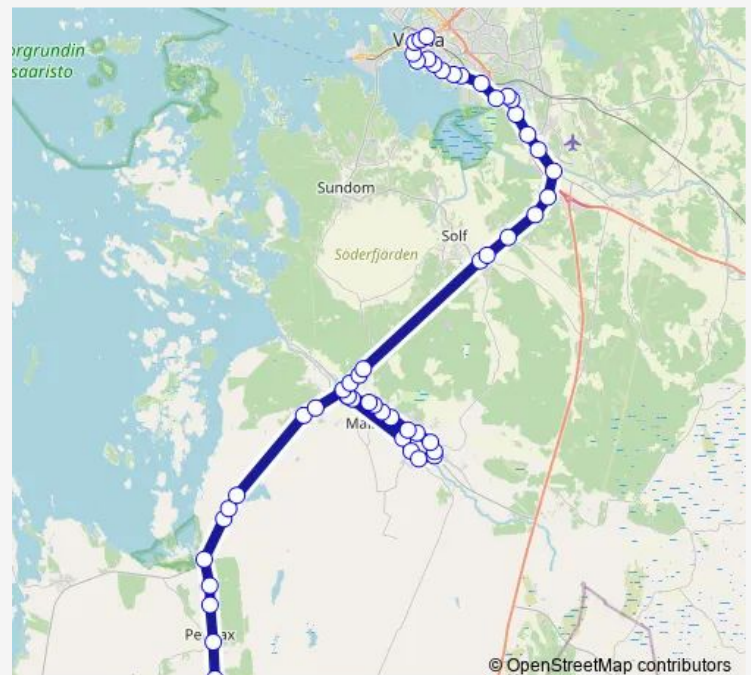

### Route info

Direction: Åmossa P

Stops: 55

Trip Duration: 1 hour 15 min

Nyby - Petolahti - Vaasa

BusMaps

Bjerga L

Emaus L