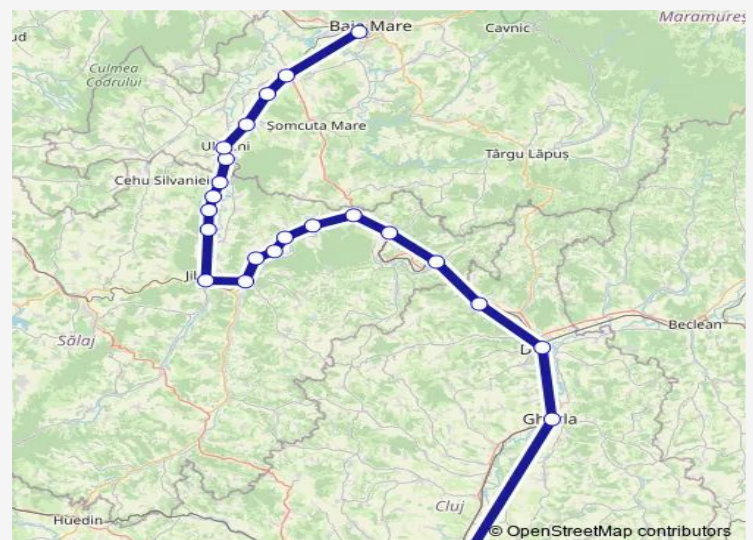

[Go to website](#)

Direction

Cluj Napoca — Baia Mare

25 stops

[Open route schedule](#)

Cluj Napoca

Clujana h.

Apahida

Băbuțeni Hm.

Ciocmani h.

Surduc Sălaj Hm.

Jibou

Someș Odorhei Hm.

Inău h.

Route schedule

Cluj Napoca — Baia Mare

Monday	14:07
Tuesday	14:07
Wednesday	14:07
Thursday	14:07
Friday	14:07
Saturday	14:07
Sunday	14:07

Route info

Direction: Cluj Napoca

Stops: 25

Trip Duration: 4 hour 17 min

Aluniş Sălaj h.

Benesat Hm.

Țicău h.