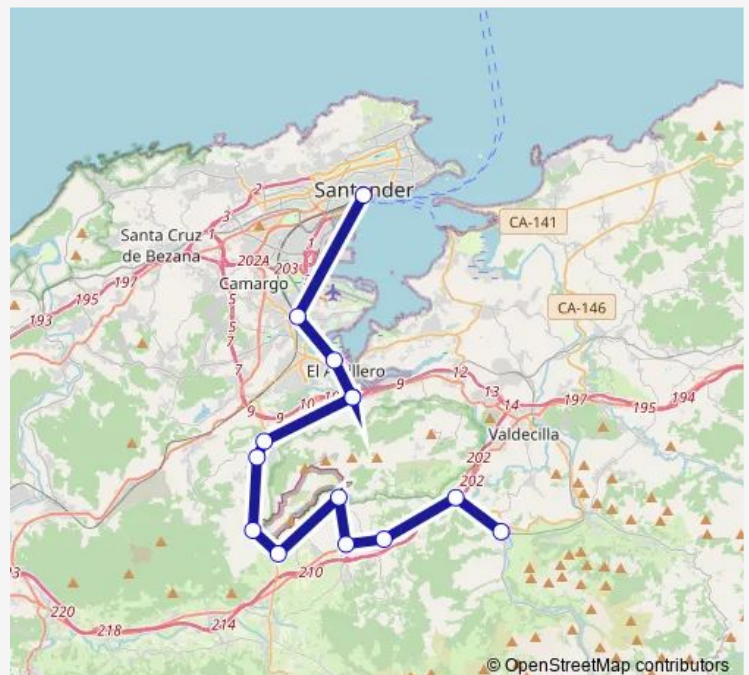

Bus ALSA - Lierg-Sder Lierganes-Santander

[Go to website](#)

Direction

Lierganes — Santander E.A.

14 stops

[Open route schedule](#)

Lierganes

Pamanes

San Salvador

Astillero (El)

Muriedas/Maliaño

Santander E.A.

Route schedule

Lierganes — Santander E.A.

Monday 10:20-17:00

Tuesday 10:20-17:00

Wednesday 10:20-17:00

Thursday 10:20-17:00

Friday 10:20-17:00

Saturday —

Sunday —

Route info

Direction: Lierganes

Stops: 14

Trip Duration: 1 hour 0 min

■ ALSA - Lierg-Sder — Lierganes-Santander

BusMaps

ALSA - Lierg-Sder Bus time schedules and route maps are available in an offline PDF at busmaps.com. Use the busmaps.com website to see live bus times, train schedule or subway schedule, and step-by-step directions for all public transit in Penagos