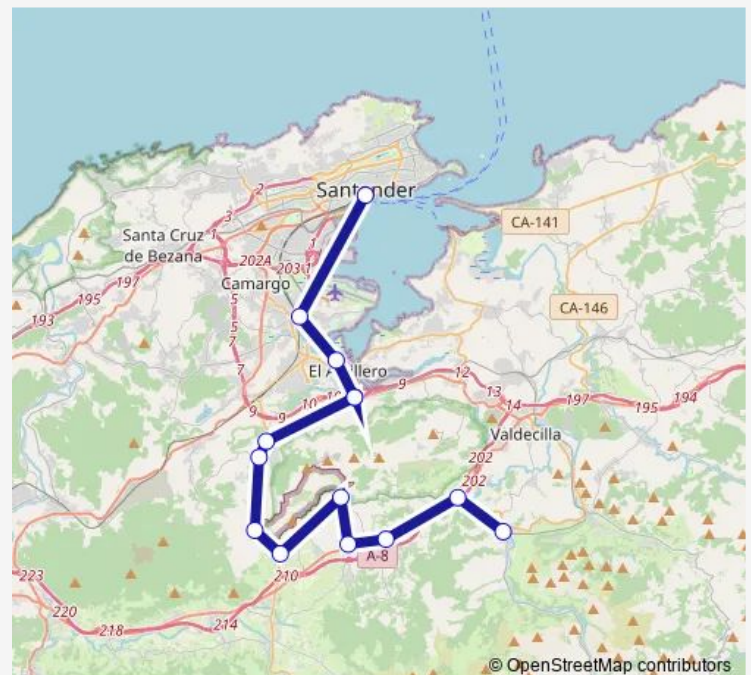

Bus ALSA - Lierg-Sder Lierganes-Santander

[Go to website](#)

Direction

Lierganes — Santander E.A.

14 stops

[Open route schedule](#)

Lierganes

Pamanes

San Salvador

Astillero (El)

Muriedas/Maliaño

Santander E.A.

Route schedule

Lierganes — Santander E.A.

Monday 10:20-17:00

Tuesday 10:20-17:00

Wednesday 10:20-17:00

Thursday 10:20-17:00

Friday 10:20-17:00

Saturday —

Sunday —

Route info

Direction: Lierganes

Stops: 14

Trip Duration: 1 hour 0 min

■ ALSA - Lierg-Sder — Lierganes-Santander

Alsa - Lierg-Sder Bus time schedules and route maps are available in an offline PDF at busmaps.com. Use the busmaps.com website to see live bus times, train schedule or subway schedule, and step-by-step directions for all public transit in Penagos