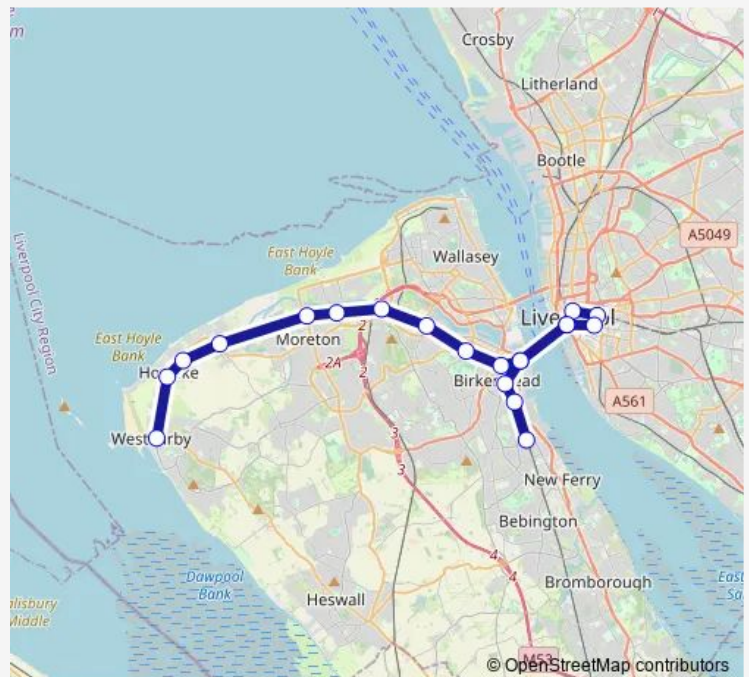

Liverpool James Street

Moorfields

Liverpool Lime Street

Liverpool Central

Liverpool James Street

Birkenhead Hamilton Square

Conway Park

Birkenhead Park

Birkenhead North

Bidston

Leasowe

Moreton (Merseyside)

Meols

Manor Road

Hoylake

West Kirby

### Route schedule

Rock Ferry — West Kirby

Monday —

Tuesday —

Wednesday —

Thursday —

Friday —

Saturday —

### Route info

Direction: Rock Ferry

Stops: 20

Trip Duration: 0 hour 48 min

■ Me:Rfy->Wki — ME train service from RFY to Wki

Me:Rfy->Wki Rail time schedules and route maps are available in an offline PDF at busmaps.com. Use the busmaps.com website to see live bus times, train schedule or subway schedule, and step-by-step directions for all public transit in Liverpool