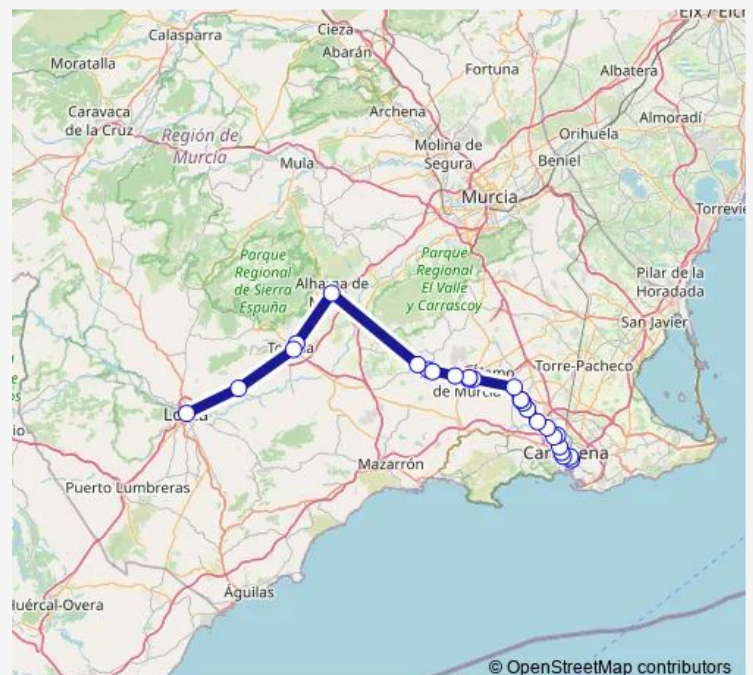

### Route schedule

Cartagena — Lorca

Monday 14:15

Tuesday 14:15

Wednesday 14:15

Thursday 14:15

Friday 14:15

Saturday 14:15

### Route info

Direction: Cartagena

Stops: 26

Trip Duration: 2 hour 0 min

■ ALSA - L31v — L31 vta Cartagena-Puerto Lumbreras

Alhama De Murcia

Totana C.Desvio

Totana Ctra.Mazarron/C.Desvio