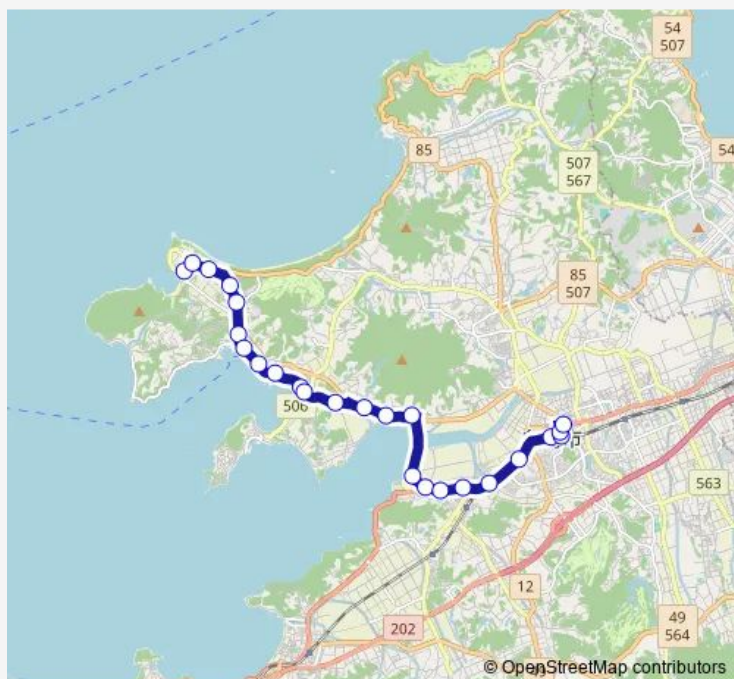

荻の浦(1)

### Route schedule

芥屋 — 前原(1)

Monday 07:20-18:55

Tuesday 07:20-18:55

Wednesday 07:20-18:55

Thursday 07:20-18:55

Friday 07:20-18:55

Saturday 07:20-18:55

### Route info

Direction: 芥屋

Stops: 25

Trip Duration: 0 hour 30 min

■ 芥屋線

BusMaps

糸島市役所前(1)

前原駅北口

## Route info

Direction: 芥屋

Stops: 23

Trip Duration: 0 hour 24 min