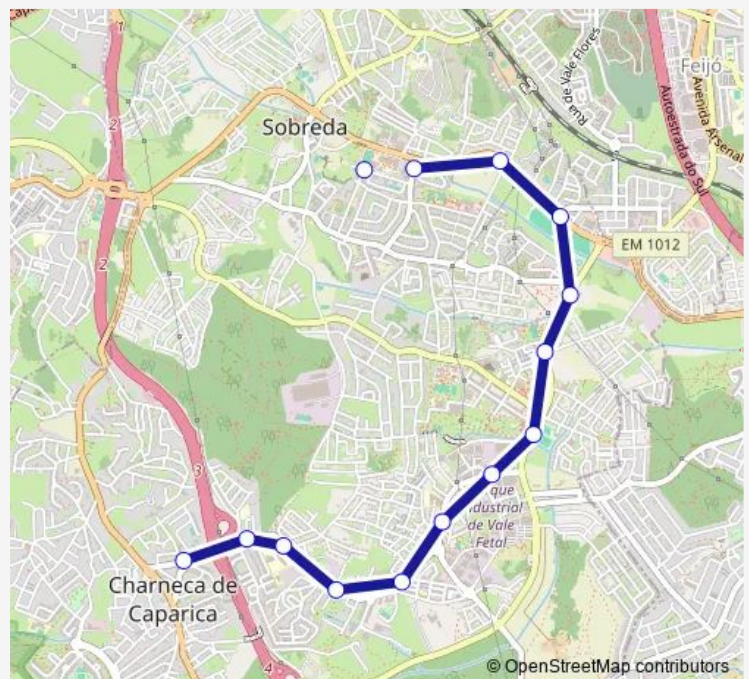

### Direction

Sobreda (R Manuel Parada) Esc Sec Sobreda — Ch Caparica (R Ramada Curto Fte 13)

14 stops

[Open route schedule](#)

Sobreda (R Manuel Parada) Esc Sec Sobreda

Sobreda (Avª República) J Caetano (Fte C C V Atlân

Vale Figueira (Estr Bela Vista) Traseiras C M Alma

Vale Fetal (Estr Bela Vista 60)

Vale Fetal (Estr Bela Vista 100) Fte Marco Geodés

Vale Fetal (Estr Bela Vista 142)

Vale Fetal (Estr Bela Vista 186) Curva Silva

### Route schedule

Sobreda (R Manuel Parada) Esc Sec Sobreda — Ch Caparica (R Ramada Curto Fte 13)

Monday	13:35
Tuesday	13:35
Wednesday	13:35
Thursday	13:35
Friday	13:35
Saturday	—
Sunday	—

### Route info

Direction: Sobreda (R Manuel Parada) Esc Sec Sobreda

Stops: 14

Trip Duration: 0 hour 20 min

Bus time schedules and route maps are available in an offline PDF at [busmaps.com](https://busmaps.com). Use the [busmaps.com](https://busmaps.com) website to see live bus times, train schedule or subway schedule, and step-by-step directions for all public transit in Lisbon