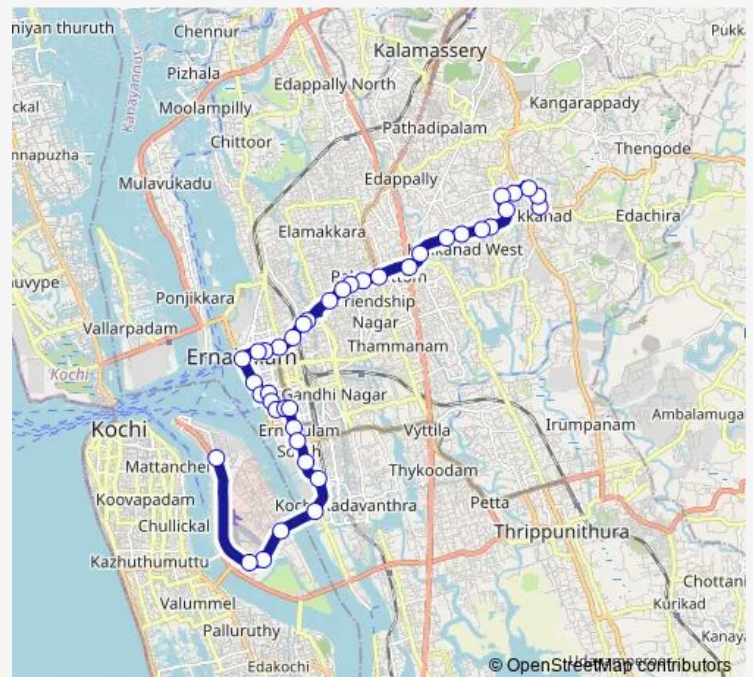

Thursday 06:00

Friday 06:00

Saturday 06:00

Sunday 06:00

Route info

Direction: Kakkanad Civil Station

Stops: 40

Trip Duration: 0 hour 59 min

 Kakkanad ↔ Wellington Island

St Alberts College

Saritha

High Court Junction

Menaka

St Theresas College

Convent Junction

Boat Jetty Junction

Saturday 06:00

Sunday 06:00

Route info

Direction: Wellington Island

Stops: 50

Trip Duration: 1 hour 2 min

High Court Junction

Saritha