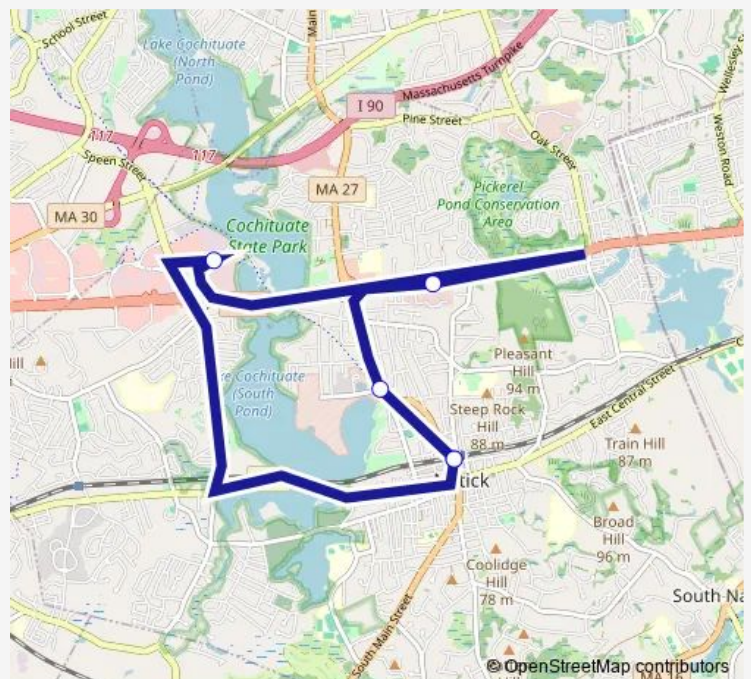

Thursday 07:45-16:52

Friday 07:45-16:52

Saturday —

Sunday —

Route info

Direction: Moran Park/Downtown Mbta

Stops: 5

Trip Duration: 0 hour 50 min

NCS — Natick Commuter Shuttle

Direction

Blandin Hub — Moran Park/Downtown Mbta

5 stops

[Open route schedule](#)

Blandin Hub

Mathworks Lakeside Speen St

Mathworks Apple Hill Rt9

Route info

Direction: Moran Park/Downtown Mbta

Stops: 3

Trip Duration: 0 hour 19 min

Direction

Natick Mall - Wegmans — Moran Park/Downtown Mbta

4 stops

[Open route schedule](#)

Route info

Direction: Natick Mall - Wegmans

Stops: 4

Trip Duration: 0 hour 25 min

NCS Bus time schedules and route maps are available in an offline PDF at busmaps.com. Use the busmaps.com website to see live bus times, train schedule or subway schedule, and step-by-step directions for all public transit in Dedham