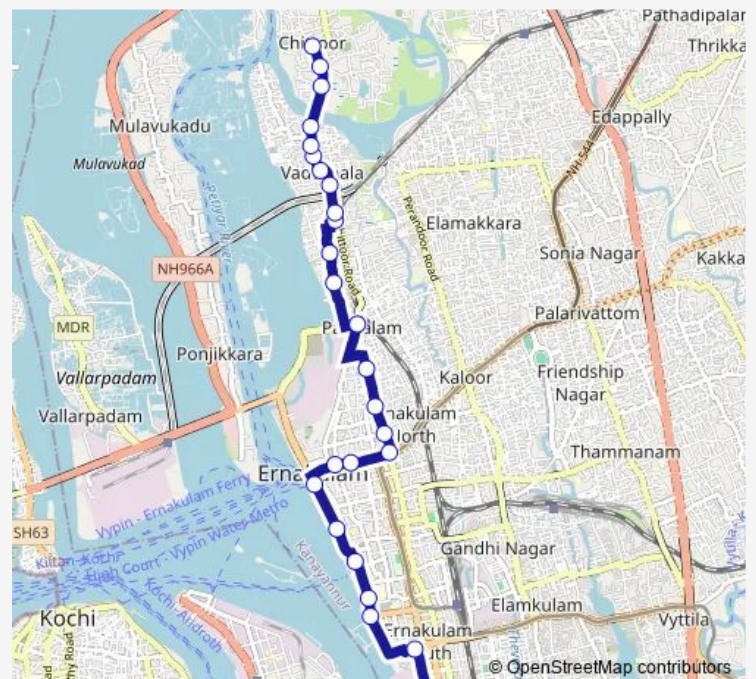

Thursday 06:00

Friday 06:00

Saturday 06:00

Sunday 06:00

Route info

Direction: Cochin Shipyard Main Gate

Stops: 27

Trip Duration: 0 hour 29 min

Wednesday 06:00

Thursday 06:00

Friday 06:00

Saturday 06:00

Sunday 06:00

Route info

Direction: Chittoor Temple

Stops: 30