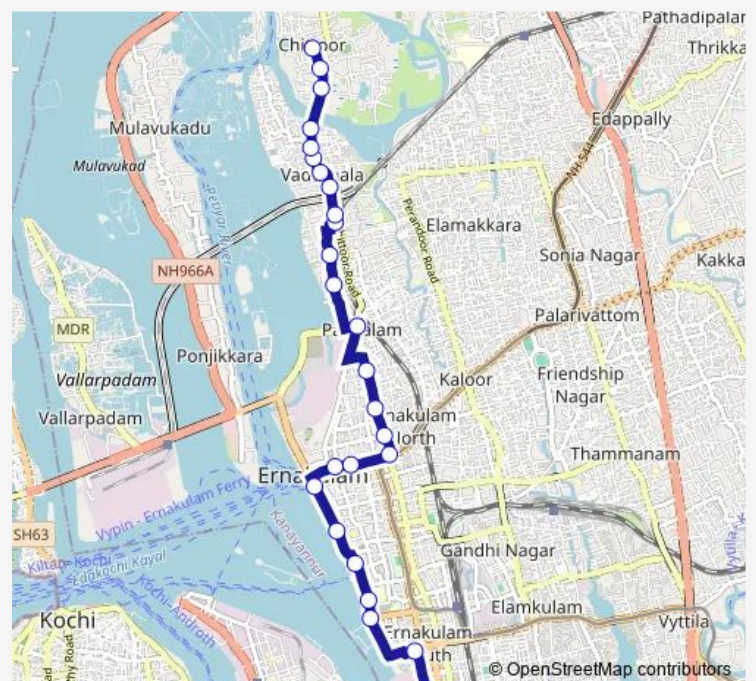

Thursday 06:00

Friday 06:00

Saturday 06:00

Sunday 06:00

Route info

Direction: Cochin Shipyard Main Gate

Stops: 27

Trip Duration: 0 hour 29 min

Wednesday 06:00

Thursday 06:00

Friday 06:00

Saturday 06:00

Sunday 06:00

Route info

Direction: Chittoor Temple

Stops: 30