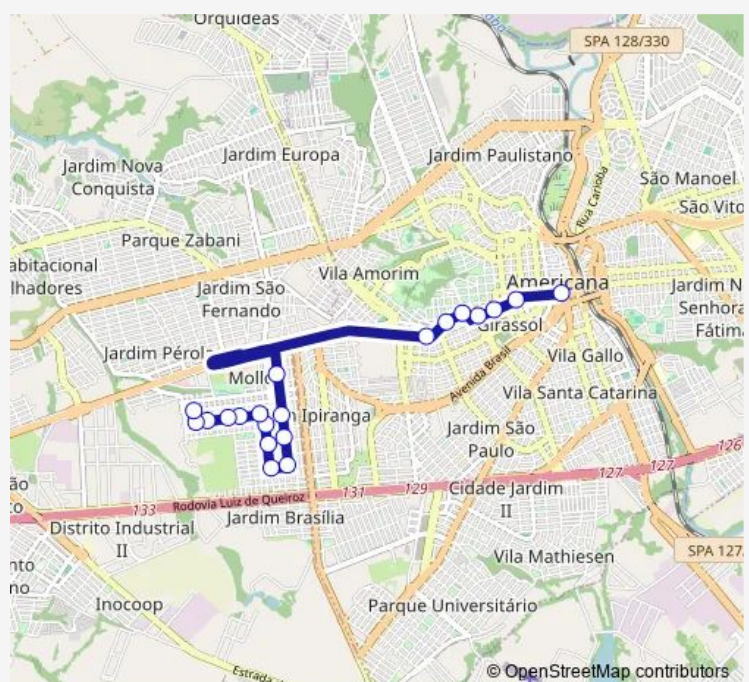

Rua do Irídio, 1096

Rua do Irídio, 1198

Rua do Manganês, 1201

Route schedule

Rua Rui Barbosa, 206-250 — Rua do Manganês, 1201

Monday 18:10

Tuesday 18:10

Wednesday 18:10

Thursday 18:10

Friday 18:10

Saturday —

Sunday —

Route info

Direction: Rua Rui Barbosa, 206-250

Stops: 20

Trip Duration: 0 hour 29 min

620EX1 — Americana (Centro) / Santa Barbara D Oeste (Jardim Mollon) **BusMaps**

Direction

Rua do Manganês, 1201 — Rua Rui Barbosa, 206-250

22 stops

[Open route schedule](#)

Rua do Manganês, 1201

Rua Oscár Franco de Camargo, 604

Wednesday 17:40

Thursday 17:40

Friday 17:40

Saturday —

Sunday —

Route info

Direction: Rua do Manganês, 1201

Stops: 22