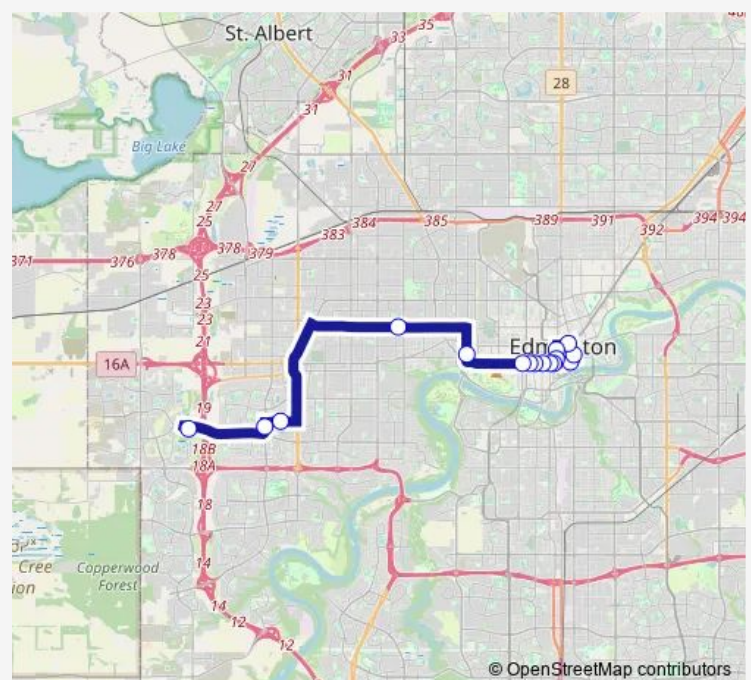

### Direction

Thornton Court & Jasper Avenue — Lewis Farms Transit Centre Bay N

16 stops

[Open route schedule](#)

Thornton Court & Jasper Avenue

97 Street & Jasper Avenue

97 Street & 103a Avenue

101 Street & 103 Avenue

142 Street & 107 Avenue

West Edmonton Mall Transit Centre Bay B

178 Street & 89 Avenue

Lewis Farms Transit Centre Bay N

### Route schedule

Thornton Court & Jasper Avenue — Lewis Farms Transit Centre Bay N

Monday 06:18-22:05

Tuesday 06:18-22:05

Wednesday 06:18-22:05

Thursday 06:18-22:05

Friday 06:18-22:05

Saturday 09:02-19:34

### Route info

Direction: Thornton Court & Jasper Avenue

Stops: 16

Trip Duration: 0 hour 42 min