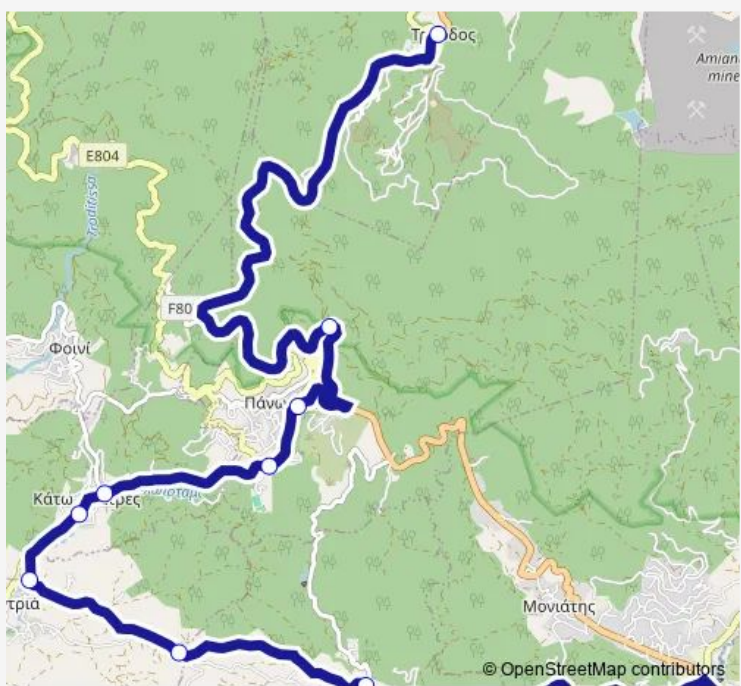

Bus 64A Saittas - Platres - Troodos

[Go to website](#)

Direction
Troodos Square — Distrato Pelendriou 2
12 stops
[Open route schedule](#)

- Troodos Square
- Platres Forest Station - Kalidonia 1
- Pano Platres Village Center 2
- Platres Hospital 2
- Kato Platres Community Board 2
- Kato Platres Elementary School 2
- Mandria 2
- Mandria - Koilani Road 2
- Eleftherias - 1st Pera Pedi 2
- Panagias Faneromenis Ave. - 2nd Pera Pedi 2
- Distrato Pera Pedi - Kouka 2
- Distrato Pelendriou 2

Route schedule
Troodos Square — Distrato Pelendriou 2

Monday	—
Tuesday	—
Wednesday	08:45-17:15
Thursday	—
Friday	08:45-17:15
Saturday	—
Sunday	—

Route info
Direction: Troodos Square
Stops: 12
Trip Duration: 0 hour 30 min

Platres Forest Station - Kalidonia 2

Troodos Square

Route schedule

Distrato Pelendriou 1 — Troodos Square

Monday	—
Tuesday	—
Wednesday	07:45-16:30
Thursday	—
Friday	07:45-16:30
Saturday	—
Sunday	—

Route info

Direction: Distrato Pelendriou 1

Stops: 13

Trip Duration: 0 hour 30 min

64A Bus time schedules and route maps are available in an offline PDF at busmaps.com. Use the busmaps.com website to see live bus times, train schedule or subway schedule, and step-by-step directions for all public transit in Troodos