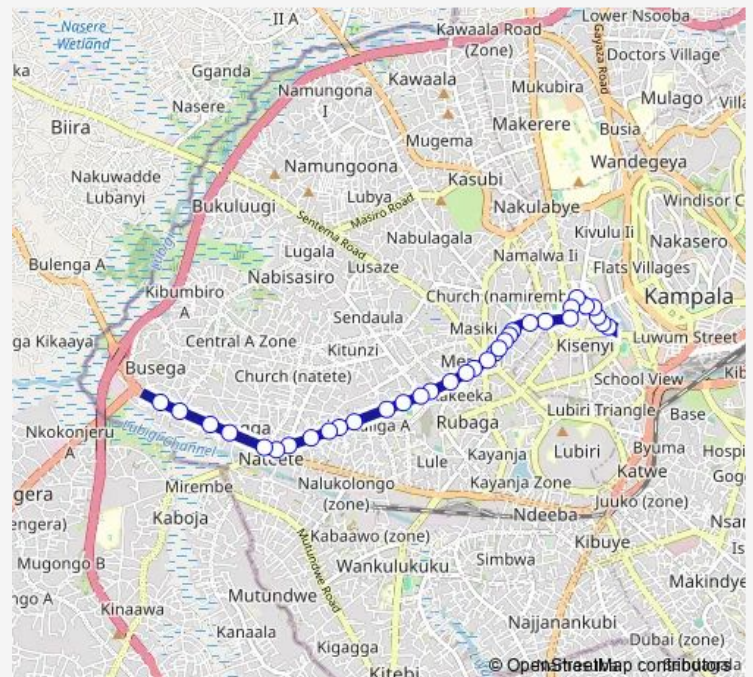

Lyna Daycare And Nursery School

Backpackers Hostel

Lubiri Secondary School

Route schedule

Shree Gopal Limited (Martin Rd) — Petrocity

Monday 06:30-19:00

Tuesday 06:30-19:00

Wednesday 06:30-19:00

Thursday 06:30-19:00

Friday 06:30-19:00

Saturday 06:30-19:00

Sunday 06:30-19:00

Route info

Direction: Shree Gopal Limited (Martin Rd)

Stops: 34

Trip Duration: 0 hour 35 min

Thursday 06:30-19:00

Friday 06:30-19:00

Saturday 06:30-19:00

Sunday 06:30-19:00

Route info

Direction: Petrocity

Stops: 34

Trip Duration: 0 hour 47 min