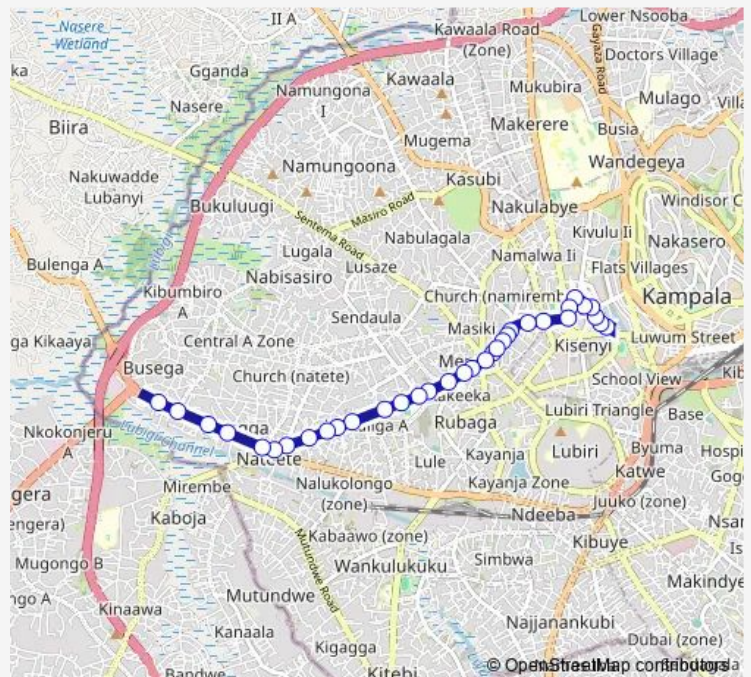

Lyna Daycare And Nursery School

Backpackers Hostel

Lubiri Secondary School

Route schedule

Shree Gopal Limited (Martin Rd) — Petrocity

Monday 06:30-19:00

Tuesday 06:30-19:00

Wednesday 06:30-19:00

Thursday 06:30-19:00

Friday 06:30-19:00

Saturday 06:30-19:00

Sunday 06:30-19:00

Route info

Direction: Shree Gopal Limited (Martin Rd)

Stops: 34

Trip Duration: 0 hour 35 min

Thursday 06:30-19:00

Friday 06:30-19:00

Saturday 06:30-19:00

Sunday 06:30-19:00

Route info

Direction: Petrocity

Stops: 34

Trip Duration: 0 hour 49 min