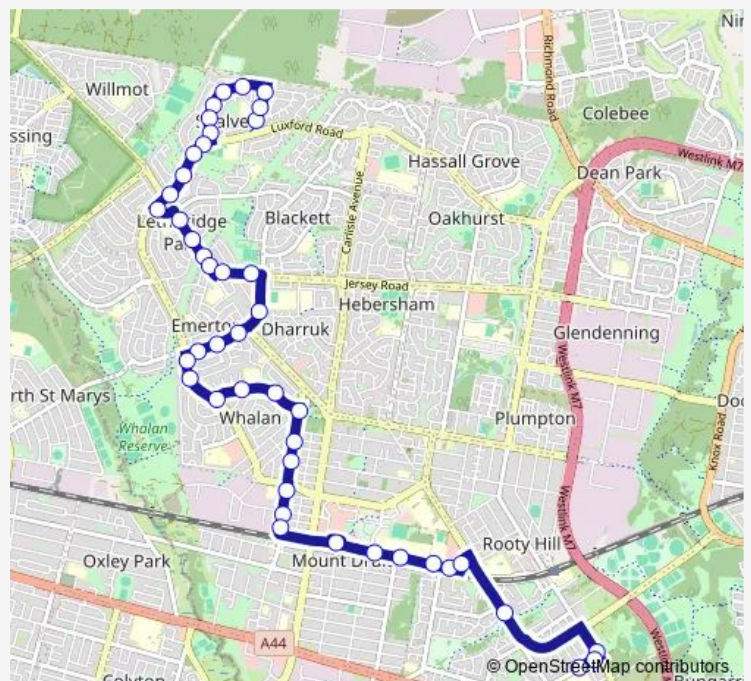

School Bus 6048 Shalvey PS to St Agnes Hs

[Go to website](#)

Direction

Emerson St At Stolle St — St Agnes Catholic High School, Evans Rd

44 stops

[Open route schedule](#)

- Emerson St At Stolle St
- Shalvey Public School, Emerson St
- Emerson St Before Sedgeman Cres
- Sedgman Cres Opp Westward Av
- Sedgman Cres Opp Freya Cres
- Sedgman Cres At Rosewall Pl
- Sedgman Cres Opp Koomooloo Cres
- Sedgman Cres At Sidwell Av
- Luxford Rd Opp Siandra Av
- Luxford Rd Opp Koomooloo Cres
- Luxford Rd Opp Pitcairn Av
- Luxford Rd Opp Palmyra Av
- Bougainville Rd At Luxford Rd
- Copeland Rd Opp Lethbridge Park Public School
- Copeland Rd At Tarawa Rd
- Copeland Rd At Siemens Cres
- Copeland Rd Opp Offenbach Av
- Jersey Rd At Bunsen Av
- Charlie Lowles Leisure Centre Emerton, Jersey Rd
- Wyanda Reserve, Popondetta Rd
- Popondetta Rd At Halinda St

Route schedule

Emerson St At Stolle St — St Agnes Catholic High School, Evans Rd

Monday	07:05
Tuesday	07:05
Wednesday	07:05
Thursday	07:05
Friday	07:05
Saturday	—
Sunday	—

Route info

Direction: Emerson St At Stolle St

Stops: 44

Trip Duration: 0 hour 35 min

6048 — Shalvey PS to St Agnes Hs

Popondetta Rd At Omati St

Popondetta Rd Opp Lessing St

Luxford Rd After Popondetta Rd

Luxford Rd Before Waikanda Cres

Bulolo Dr At Luxford Rd

West HQ, Sherbrooke St

Francis Rd Before Star Lane

Rooty Hill Rd Opp Evans Rd

Evans Rd After Rooty Hill Rd

St Agnes Catholic High School, Evans Rd

6048 School Bus time schedules and route maps are available in an offline PDF at busmaps.com. Use the busmaps.com website to see live bus times, train schedule or subway schedule, and step-by-step directions for all public transit in Parramatta