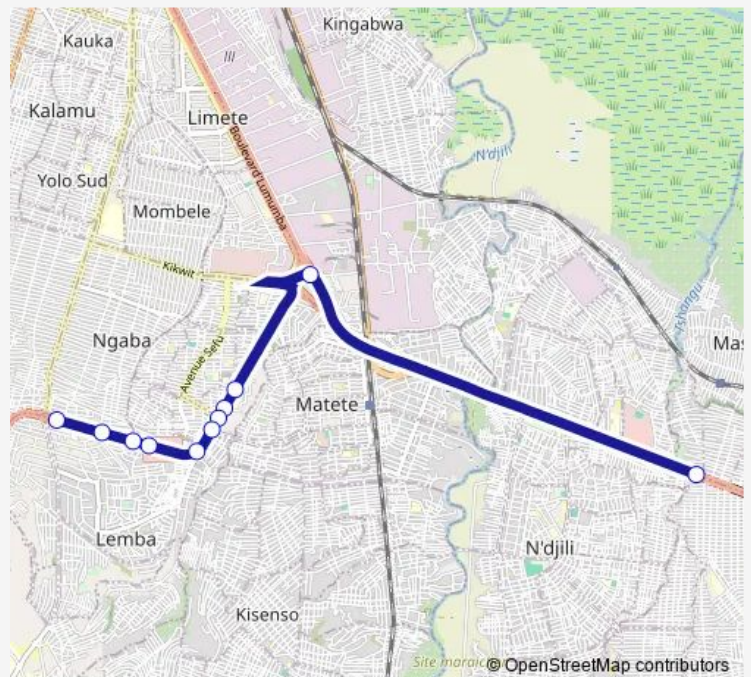

Bus Rond Point Ngaba_TO _ Masina

[Go to website](#)

Direction

unknown — unknown

11 stops

[Open route schedule](#)

unknown

unknown

Saturday —

Sunday —

Route info

Direction: unknown

Stops: 11

Trip Duration: 0 hour 41 min

■ Rond Point Ngaba_TO _ Masina

Direction

Tuesday 06:25

Wednesday 06:25

Thursday 06:25

Friday 06:25

Saturday —

Sunday —

Route info

Direction: unknown

Thursday 18:56

Friday 18:56

Saturday —

Sunday —

Route info

Direction: unknown

Stops: 5

Trip Duration: 0 hour 39 min