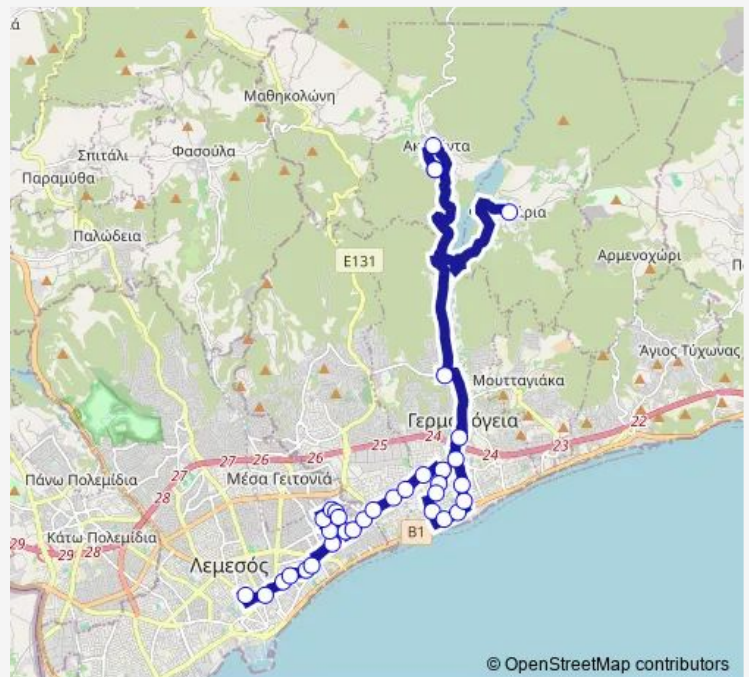

Kolonakiou - Petrompei Mavromichali

Health Centre 2

Spyrou Kyprianou Ave. - Dodekanison

Methanon - Elefsinion 1

Route schedule

Emel Bus Station Leontiou A' — Charalampou Mouskou - Stylianou Lena

Monday —

Tuesday —

Wednesday 05:30-13:40

Thursday —

Friday 05:30-13:40

Saturday —

Sunday —

Route info

Direction: Emel Bus Station Leontiou A'

Stops: 34

Trip Duration: 0 hour 45 min

© OpenStreetMap contributors

Panagioti Tsagkari - Dafnis 1

Panagioti Tsagkari - Zagreos 1

Panagioti Tsagkari - Kalliopis 1

Vasileos Georgiou A' - Park Beach Hotel

Vasileos Georgiou A' - Germasogeia Police Station