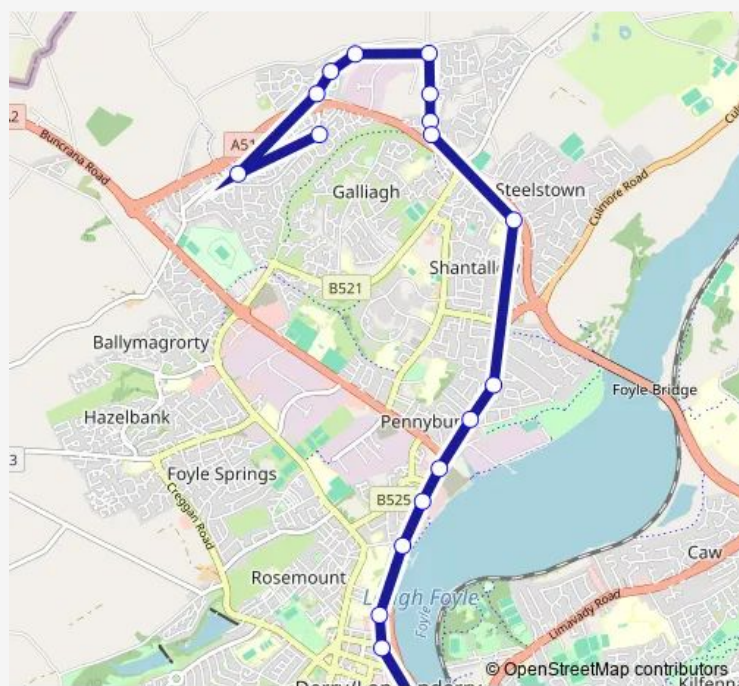

### Route schedule

Clon Elagh — Derry Londonderry Bus Station

Monday 08:45

Tuesday 08:45

Wednesday 08:45

Thursday 08:45

Friday 08:45

Saturday —

### Route info

Direction: Clon Elagh

Stops: 18

Trip Duration: 0 hour 29 min

13e Bus time schedules and route maps are available in an offline PDF at [busmaps.com](https://busmaps.com). Use the [busmaps.com](https://busmaps.com) website to see live bus times, train schedule or subway schedule, and step-by-step directions for all public transit in Derry