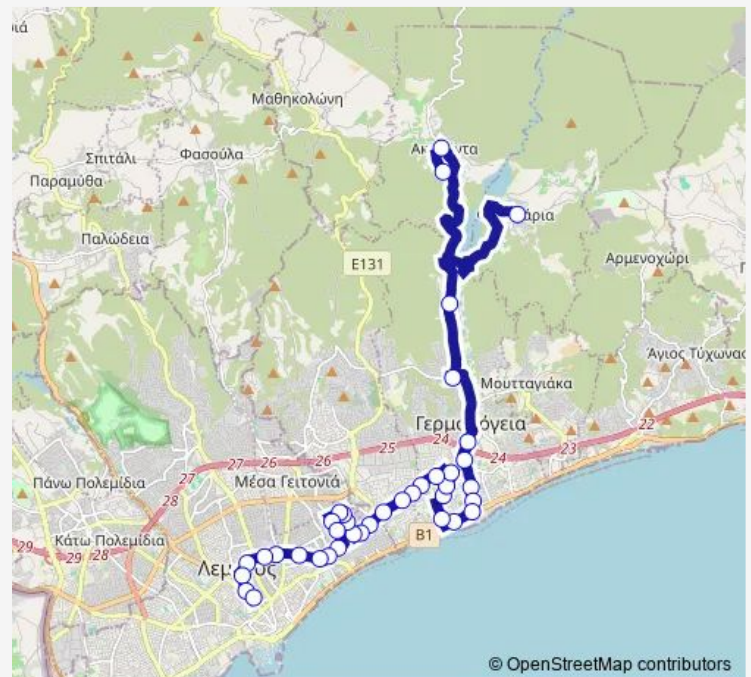

Spyrou Kyprianou Ave. - Akarnanias

Kolonakiou - Pelasgon

Health Centre 1

Kolonakiou - Andrea kai Annas Poupoutsi

Linopetra High School 1

Route schedule

Foinikaria Community Board — Emel Bus Station Leontiou A´

Monday —

Tuesday —

Wednesday 06:20

Thursday —

Friday 06:20

Saturday —

Sunday —

Route info

Direction: Foinikaria Community Board

Stops: 38

Trip Duration: 1 hour 0 min

Griva Digeni - Stratigou Timagia

Griva Digeni - Griva Digeni Hideout 1

Dimokritou - Kykladon

Agios Nikolaos Lyceum 1

Anti Filita - Meletiou Metaxaki 2