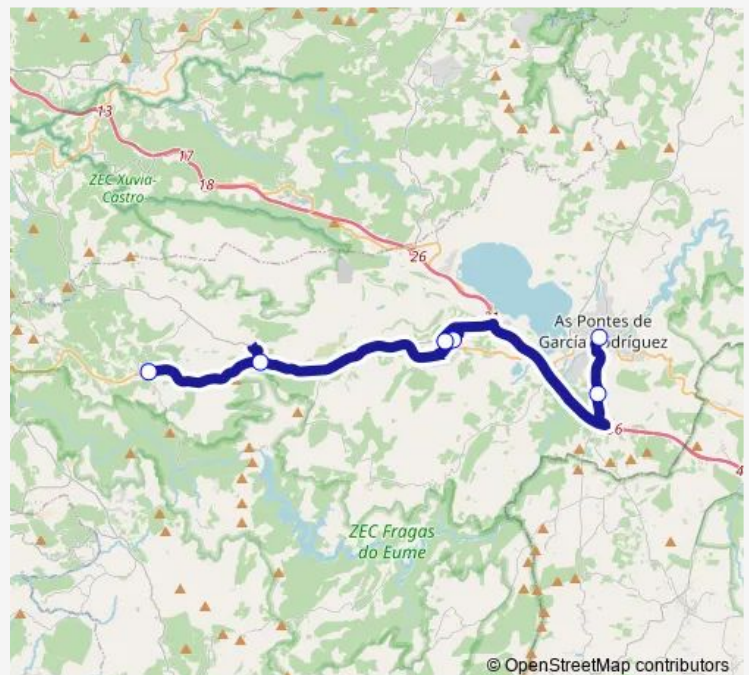

Thursday —

Friday 17:30

Saturday —

Sunday —

Route info

Direction: As Pontes

Stops: 6

Trip Duration: 0 hour 30 min