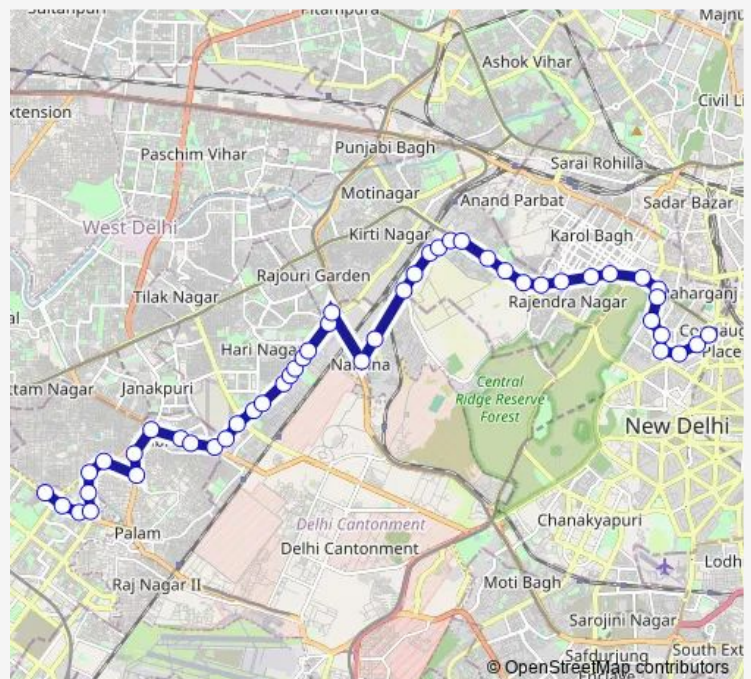

Bobby Soap

PS Mayapuri

BE Block Hari Nagar/ESI Dispensary

Route schedule

Madhu Vihar — Shivaji Stadium Terminal

Monday 06:12-18:12

Tuesday 06:12-18:12

Wednesday 06:12-18:12

Thursday 06:12-18:12

Friday 06:12-18:12

Saturday 06:12-18:12

Sunday 06:12-18:12

Route info

Direction: Madhu Vihar

Stops: 48

Trip Duration: 1 hour 30 min