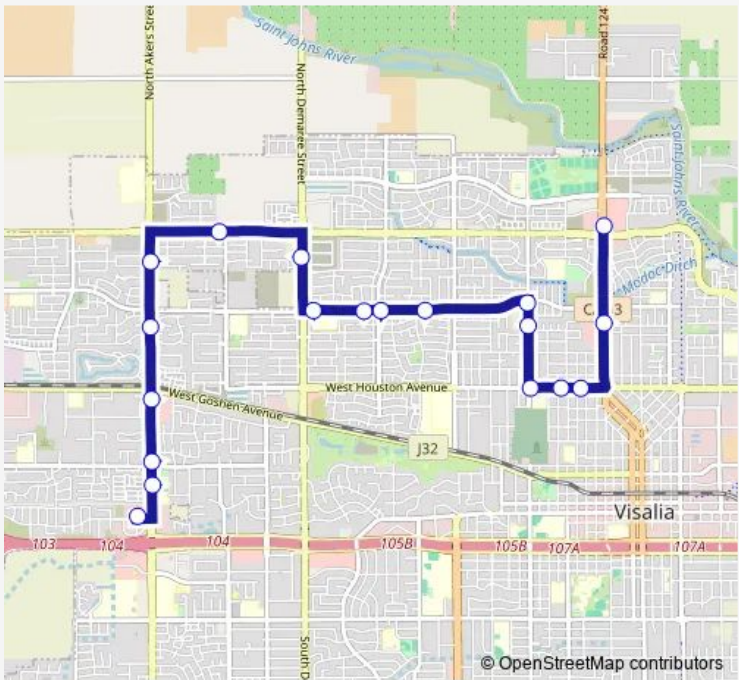

Bus Rt 7 Route 7

[Go to website](#)

Direction
 Visalia Medical Clinic — Dinuba & Riggin
 19 stops
[Open route schedule](#)

- Visalia Medical Clinic
- Akers & Hurley (Nb)
- Akers & Hurley
- Akers & Goshen
- Akers / Vine Ct
- Akers & Modoc
- Riggin / Linwood
- Demaree / Oriole
- Ferguson & Demaree
- Ferguson & University
- Ferguson & County Center (E)
- Ferguson & Sallee
- Giddings & Ferguson (S)
- Giddings & Vine (S)
- Houston & Giddings
- Houston & Jacob
- Houston & Stevenson
- Dinuba / Vine Ave
- Dinuba & Riggin

Route schedule
 Visalia Medical Clinic — Dinuba & Riggin

Monday	06:00-21:00
Tuesday	06:00-21:00
Wednesday	06:00-21:00
Thursday	06:00-21:00
Friday	06:00-21:00
Saturday	08:00-17:00
Sunday	08:00-17:00

Route info
 Direction: Visalia Medical Clinic
 Stops: 19
 Trip Duration: 0 hour 24 min

Rt 7 — Route 7 BusMaps

Direction

Dinuba & Riggin — Visalia Medical Clinic

22 stops

[Open route schedule](#)

Dinuba & Riggin

Shannon Pkwy & Dinuba

Court / Riggin

Thursday 06:24-21:24

Friday 06:24-21:24

Saturday 08:24-17:24

Sunday 08:24-17:24

Route info

Direction: Dinuba & Riggin

Stops: 22

Trip Duration: 0 hour 26 min