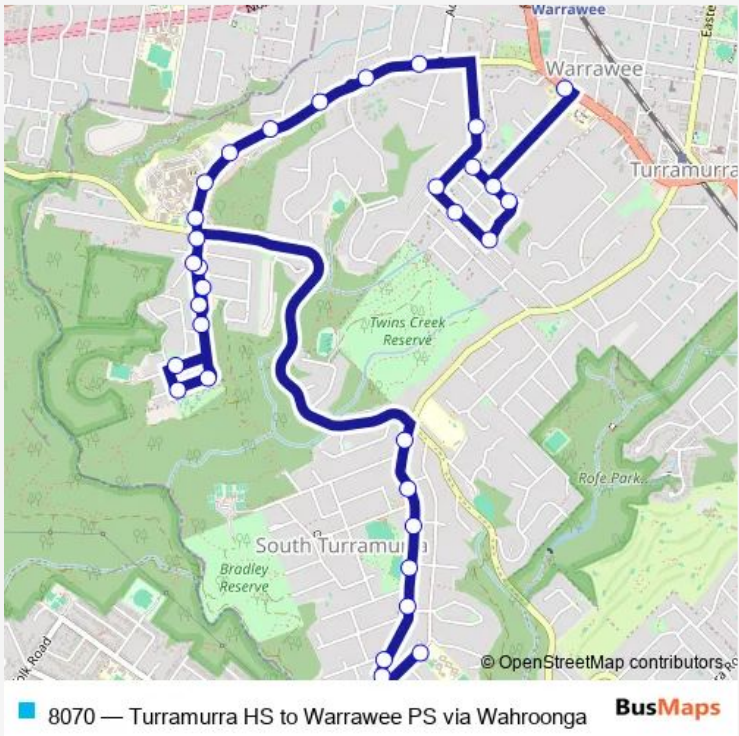

School Bus 8070 Turramurra HS to Warrawee PS via Wahroonga

[Go to website](#)

Direction
 Turramurra High School, Maxwell St — Warrawee Public School, Pacific Hwy

32 stops

[Open route schedule](#)

- Turramurra High School, Maxwell St
- Koombalah Av At Kissing Point Rd
- Kissing Point Rd At Benning Av
- Kissing Point Rd Opp Geoffrey St
- Kissing Point Rd Opp Buller St
- Kissing Point Rd Opp Havelock St
- South Turramurra Shops, Kissing Point Rd
- Kissing Point Rd After Canoon Rd
- The Broadway After Fox Valley Rd
- The Broadway At Moona Pde
- Leuna Av Opp The Broadway
- Leuna Av At Morona Av
- Yanilla Av After Morona Av
- The Broadway After Talgai Av
- The Broadway Opp Kerela Av
- The Broadway At Fox Valley Rd
- Fox Valley Rd Before The Comenarra Pkwy
- Wahroonga Adventist School, Fox Valley Rd
- Sydney Adventist Hospital, Fox Valley Rd
- Seventh Day Adventist Church, Fox Valley Rd

Route schedule
 Turramurra High School, Maxwell St — Warrawee Public School, Pacific Hwy

| | |
|-----------|-------|
| Monday | 08:12 |
| Tuesday | 08:12 |
| Wednesday | 08:12 |
| Thursday | 08:12 |
| Friday | — |
| Saturday | — |
| Sunday | — |

Route info

Direction: Turramurra High School, Maxwell St

Stops: 32

Trip Duration: 0 hour 33 min

Fox Valley Rd Before Strone Av

Fox Valley Rd Opp Retaval Preparatory School

Fox Valley Rd Opp William Lewis Park

Fox Valley Rd After Amaroo Av

Roland Av Before Mildred St

Mildred St After Roland Av

Mildred St At Blytheswood Av

Mildred St At Finlay Rd

Finlay Rd At Monteith St

Monteith St Before Roland Lane

Roland Av Opp Monteith St