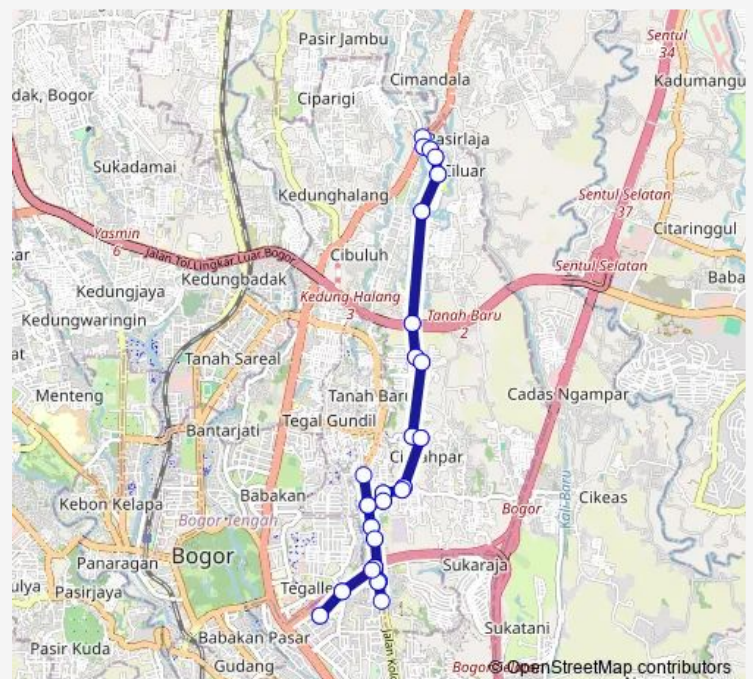

### Route schedule

Bina Marga — Bina Marga

Monday	00:00-23:50
Tuesday	00:00-23:50
Wednesday	00:00-23:50
Thursday	00:00-23:50
Friday	00:00-23:50
Saturday	00:00-23:50
Sunday	00:00-23:50

### Route info

Direction: Bina Marga

Stops: 50

Trip Duration: 0 hour 49 min

AK-17

BusMaps

tanahbaru-bendleft1

tanahbaru-bendleft2