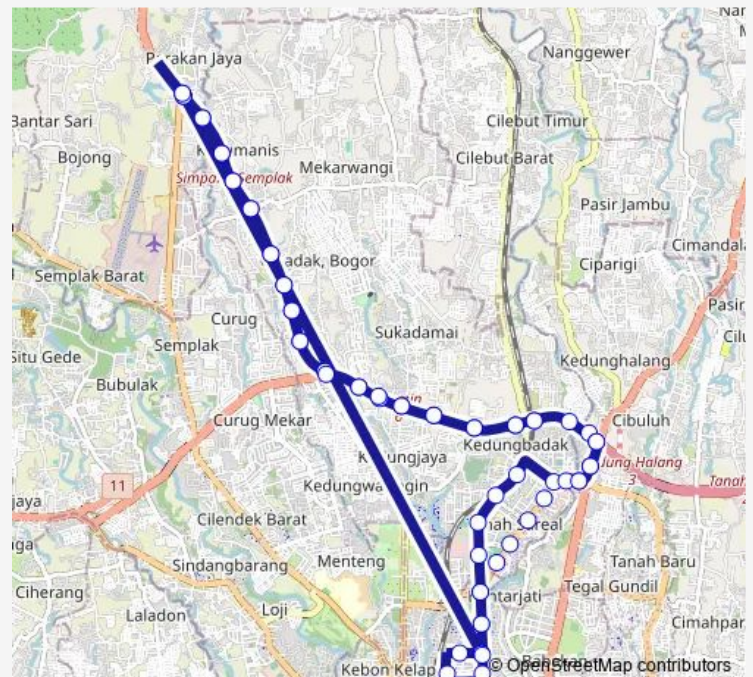

### Route schedule

Salabenda — Salabenda

Monday 00:00-23:50

Tuesday 00:00-23:50

Wednesday 00:00-23:50

Thursday 00:00-23:50

Friday 00:00-23:50

Saturday 00:00-23:50

### Route info

Direction: Salabenda

Stops: 63

Trip Duration: 0 hour 51 min

AK-17

Plaza Jambu Dua

Hutan Kota Ahmad Yani

Jl. Merak