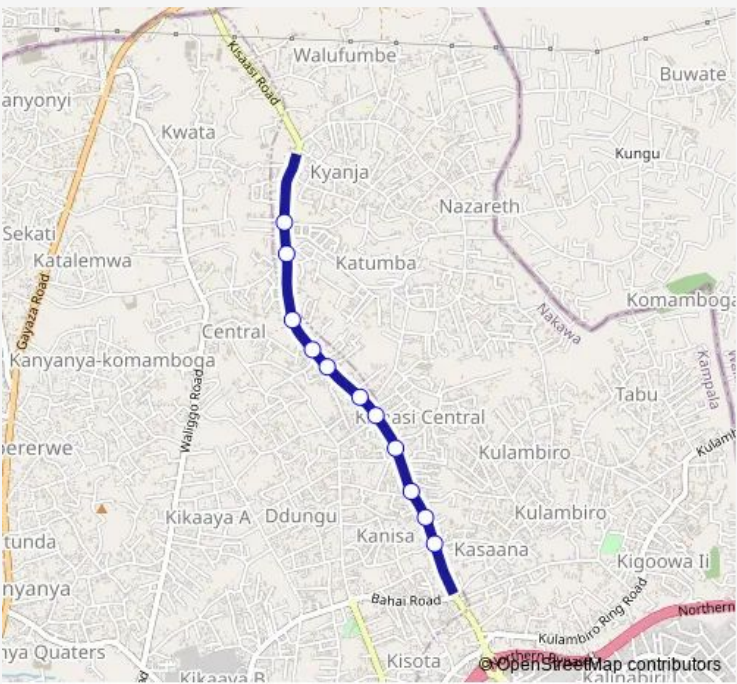

Bus KA165 Kisaasi-Kyanja Taxi Stage

[Go to website](#)

Direction
 Satellite Hotel - Mojesu Supermarket — Kensington Boulevard

11 stops

[Open route schedule](#)

- Satellite Hotel - Mojesu Supermarket
- Kampala Academy Primary School
- Oakwood Pharmacy
- Ndundu Complex
- Step By Step Infant School
- Ngeye House
- Roy Medical Centre
- Manchester
- Sir Apollo Kaggwa Primary School
- Prime Petrol Station (Kisaasi Rd)
- Kensington Boulevard

Route schedule

Satellite Hotel - Mojesu Supermarket — Kensington Boulevard

Monday	06:30-19:00
Tuesday	06:30-19:00
Wednesday	06:30-19:00
Thursday	06:30-19:00
Friday	06:30-19:00
Saturday	06:30-19:00
Sunday	06:30-19:00

Route info

Direction: Satellite Hotel - Mojesu Supermarket

Stops: 11

Trip Duration: 0 hour 8 min

■ KA165 — Kisaasi-Kyanja Taxi Stage **BusMaps**

Direction

Kensington Boulevard — Satellite Hotel - Mojesu Supermarket

11 stops

[Open route schedule](#)

Kensington Boulevard

Prime Petrol Station (Kisaasi Rd)

Sir Apollo Kaggwa Primary School

Manchester

Roy Medical Centre

Ngeye House