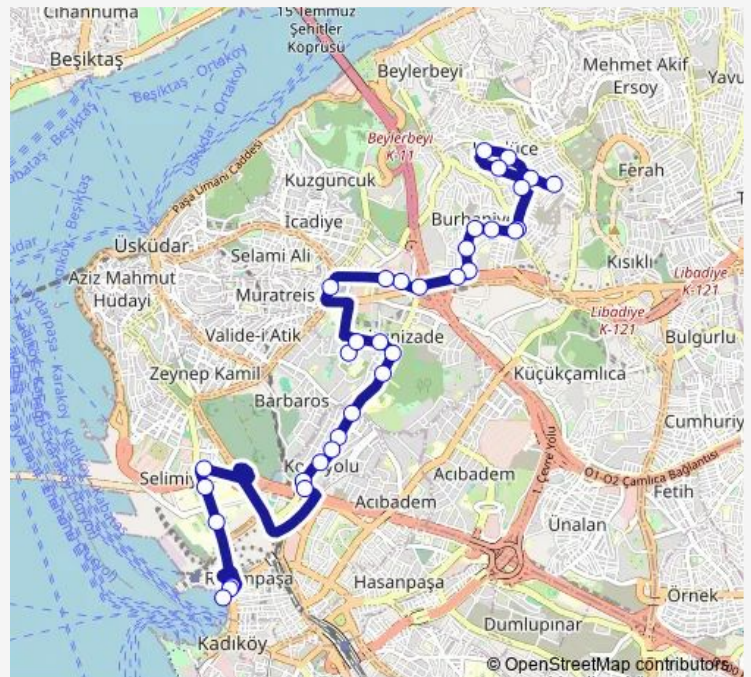

Veysipaşa Sk.

Hilal Konut

Güllü Bahçe

Tophanelioğlu Cad.

**Route schedule**

Hattat Hasan Çelebi Cad. — KADIKÖY

Monday	07:00
Tuesday	07:00
Wednesday	07:00
Thursday	07:00
Friday	07:00
Saturday	07:00
Sunday	07:00

**Route info**

Direction: Hattat Hasan Çelebi Cad.

Stops: 34

Trip Duration: 0 hour 31 min

■ KADIKÖY-CAPİTOL-EMNİYET MAHALLESİ — Kadiköy **BusMaps**  
- Polis Hastanesi-Emniyet Mahallesi

Adile Sultan Kasri

VALİDEBAĞ

Minibüs Durağı

Minibüs Durağı

KADIKÖY

## Route info

Direction: KADIKÖY

Stops: 32

Trip Duration: 0 hour 27 min

Sađlık Ocađı

Nuribey

Ziyapařa

Burhaniye Mah.