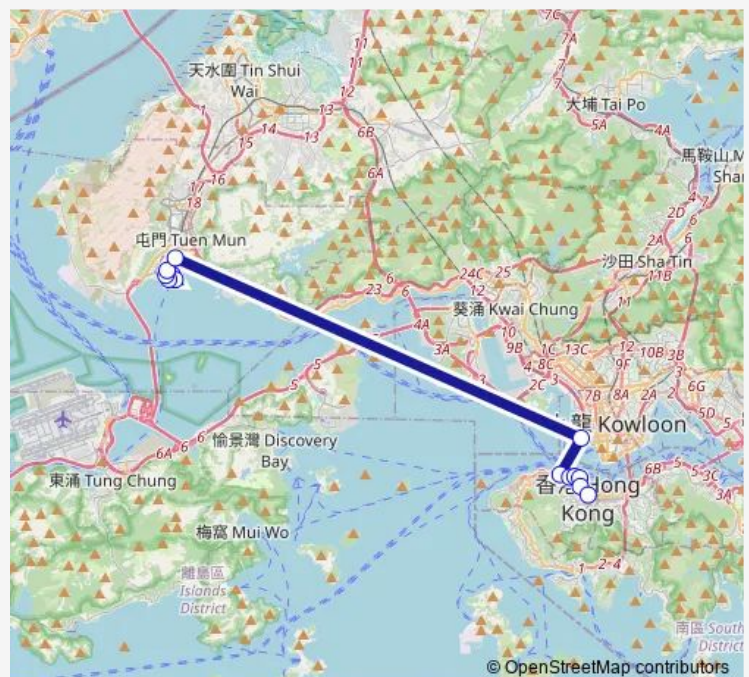

[Ctb] Central Government Pier, MAN Kwong Street[[Kmb+Ctb] Central Government Pier/
Central Government Pier, MAN Kwong Street[[Kmb] Central Government Pier

[Ctb] Central Pier 3, MAN Kwong Street[[Db] MAN Kwong Street Outside Central Ferry Pier No.3[[Kmb+Ctb] Central Ferry Pier No.3/
Central Pier 3, MAN Kwong

Route schedule

[Ctb] Yuet WU Villa[[Kmb] Yuet WU Villa BUS Terminus[[Lrtfeeder] Yuet WU Villa — [Ctb] Lippo Centre, Cotton Tree Drive[[Kmb+Ctb] Lippo Centre/
Lippo Centre, Cotton Tree Drive[[Kmb] Lippo Centre

Monday	07:00-08:05
Tuesday	07:00-08:05
Wednesday	07:00-08:05
Thursday	07:00-08:05
Friday	07:00-08:05
Saturday	07:05
Sunday	—

Route info

Direction: [Ctb] Yuet WU Villa[[Kmb] Yuet WU Villa BUS Terminus[[Lrtfeeder] Yuet WU Villa

Stops: 13

Trip Duration: 1 hour 5 min

Street[[Kmb] Central Ferry Pier No.3[[Pi] Central Ferry Pier No.2

[Ctb] Central Pier 5[[Kmb] Central Ferry Pier No.5

[Ctb] General Post Office, Connaught Place[[Kmb+Ctb] General Post Office/
General Post Office, Connaught Place[[Kmb] General Post Office