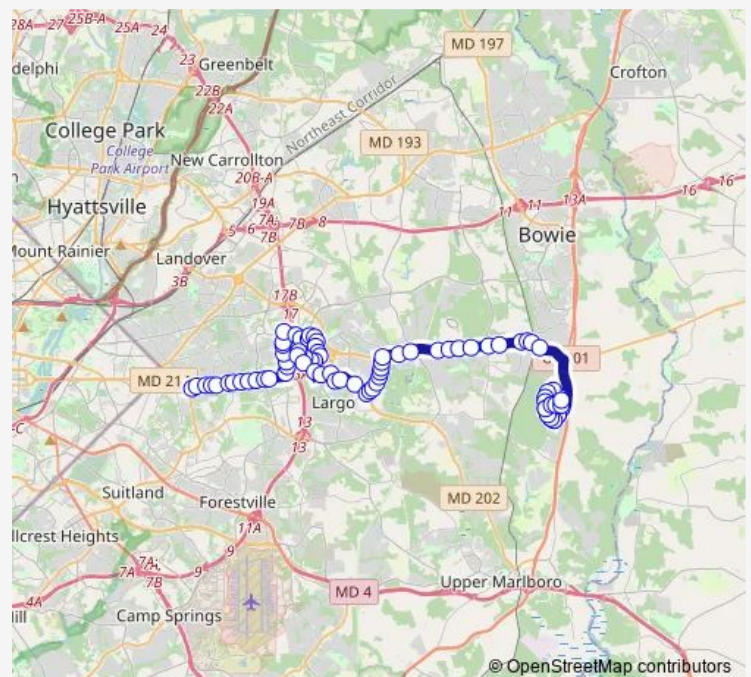

Route schedule

Trade Zone Av+Prince Georges Bl — Addison Rd Station+Bay E

| | |
|-----------|-------------|
| Monday | 12:23-18:45 |
| Tuesday | 12:23-18:45 |
| Wednesday | 12:23-18:45 |
| Thursday | 12:23-18:45 |
| Friday | 12:23-18:45 |
| Saturday | — |
| Sunday | — |

Route info

Direction: Trade Zone Av+Prince Georges Bl

Stops: 79

Trip Duration: 0 hour 56 min

C21 — Central Avenue

Hall Rd+Pin Oak Pkwy

Hall Rd+Devonwood Dr

Central Av+Danfield Rd

Central Av+Church Rd

Central Av+Evangelical Church

Central Av+Six Flags

Central Av+Cameron Grove Bl

Central Av+Staton Dr

Central Av+Enterprise Rd

Central Av+St Michaels Dr

Kettering Dr+Herrington Dr

Thursday 05:45-11:45

Friday 05:45-11:45

Saturday —

Sunday —

Route info

Direction: Addison Rd Station+Bay E

Stops: 90

Trip Duration: 0 hour 48 min