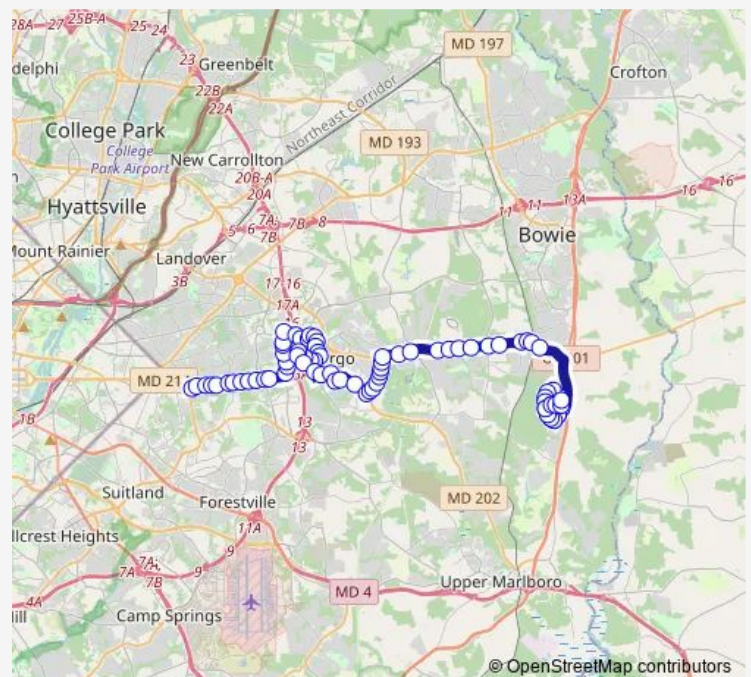

Central Av+Pennsbury Dr

Hall Rd+Central Av

Hall Rd+#15511

Route schedule

Trade Zone Av+Prince Georges Bl — Addison Rd Station+Bay E

Monday 12:23-18:45

Tuesday 12:23-18:45

Wednesday 12:23-18:45

Thursday 12:23-18:45

Friday 12:23-18:45

Saturday —

Sunday —

Route info

Direction: Trade Zone Av+Prince Georges Bl

Stops: 79

Trip Duration: 0 hour 56 min

C21 — Central Avenue

Hall Rd+Pin Oak Pkwy

Hall Rd+Devonwood Dr

Central Av+Danfield Rd

Central Av+Church Rd

Central Av+Evangelical Church

Central Av+Six Flags

Central Av+Cameron Grove Bl

Central Av+Staton Dr

Central Av+Enterprise Rd

Central Av+St Michaels Dr

Kettering Dr+Herrington Dr

Kettering Dr+Kettering Ter

Kettering Dr+Kettering Ln

Kettering Dr+Abbotswood Ct

Kettering Dr+Honeysuckle Ct