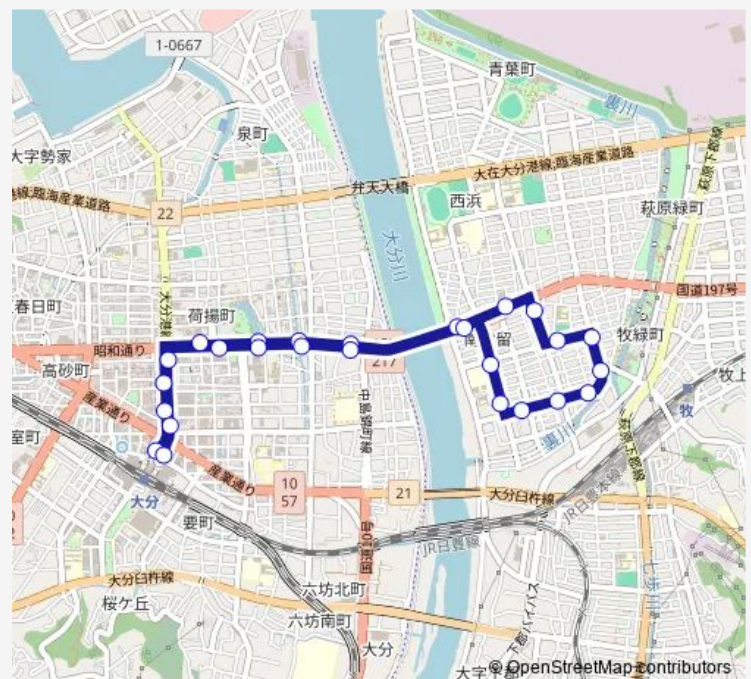

舞鶴橋

舞鶴町

城崎

Route schedule

大分駅前 — 大分駅前

Monday 06:38-18:04

Tuesday 06:38-18:04

Wednesday 06:38-18:04

Thursday 06:38-18:04

Friday 06:38-18:04

Saturday 17:04

Sunday 09:04

Route info

Direction: 大分駅前

Stops: 26

Trip Duration: 0 hour 28 min

■ C21 — 岩田循環線

BusMaps

県庁前

大分市役所合同新聞社前

竹町

中央通り④

大分駅前

C21 Bus time schedules and route maps are available in an offline PDF at busmaps.com. Use the busmaps.com website to see live bus times, train schedule or subway schedule, and step-by-step directions for all public transit in Oita