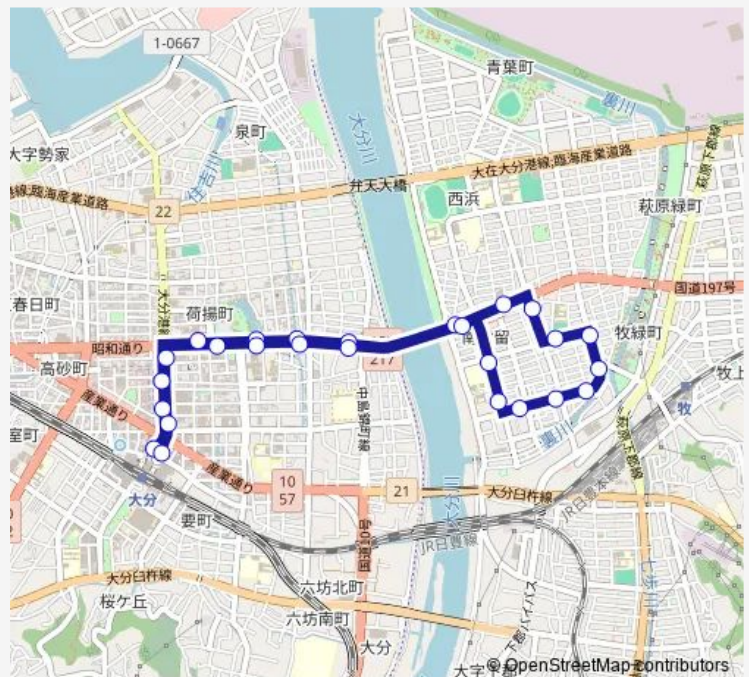

舞鶴橋

舞鶴町

城崎

Route schedule

大分駅前 — 大分駅前

Monday 06:38-18:04

Tuesday 06:38-18:04

Wednesday 06:38-18:04

Thursday 06:38-18:04

Friday 06:38-18:04

Saturday 17:04

Sunday 09:04

Route info

Direction: 大分駅前

Stops: 26

Trip Duration: 0 hour 28 min

■ C21 — 岩田循環線

BusMaps

県庁前

大分市役所合同新聞社前

竹町

中央通り④

大分駅前

C21 Bus time schedules and route maps are available in an offline PDF at busmaps.com. Use the busmaps.com website to see live bus times, train schedule or subway schedule, and step-by-step directions for all public transit in Oita