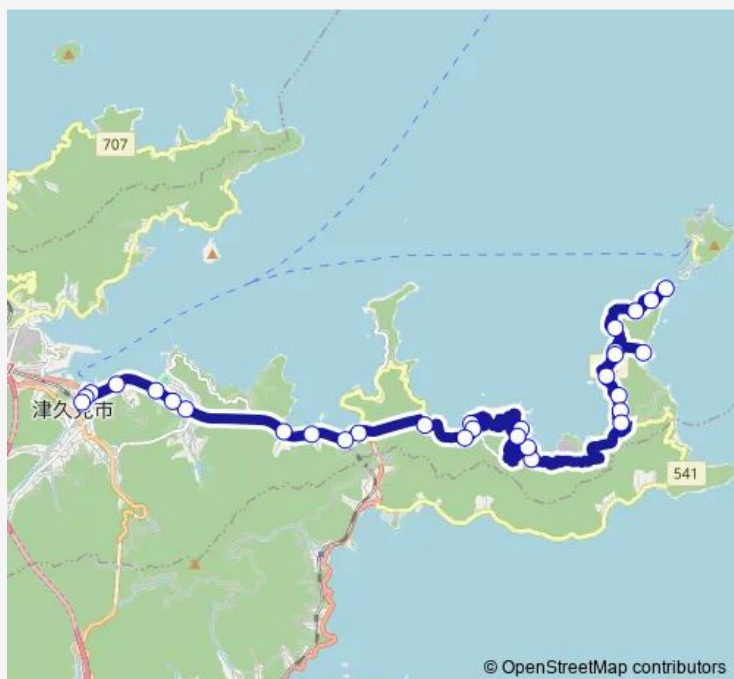

Bus 四浦線

[Go to website](#)

Direction

津久見駅 — 間元

45 stops

[Open route schedule](#)

津久見駅

駅前通り

高洲町

市民会館前

広浦

千怒農協前

津久見中央病院

太田

新地

旭町

運動公園

旭町

新地

太田

日見

日代駅前

網代

津井越

そこばえ

造船所前

江の浦

Route schedule

津久見駅 — 間元

Monday —

Tuesday —

Wednesday —

Thursday —

Friday —

Saturday 12:10

Sunday —

Route info

Direction: 津久見駅

Stops: 45

Trip Duration: 1 hour 15 min

■ 四浦線

BusMaps