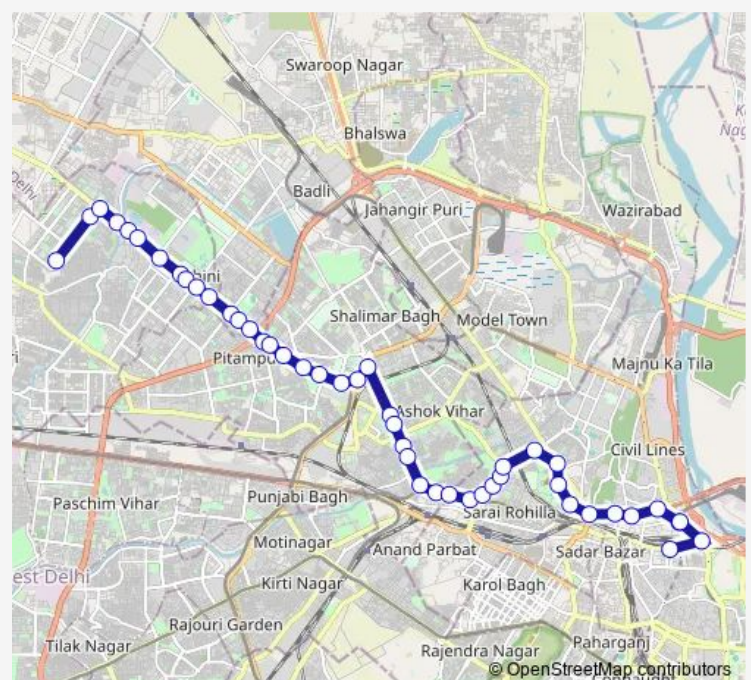

### Route schedule

Rohini Sec 23 (Green Hill Aptt.) — Old Delhi Railway Station (T)

Monday 05:38-20:08

Tuesday 05:38-20:08

Wednesday 05:38-20:08

Thursday 05:38-20:08

Friday 05:38-20:08

Saturday 05:38-20:08

Sunday 05:38-20:08

### Route info

Direction: Rohini Sec 23 (Green Hill Aptt.)

Stops: 46

Trip Duration: 1 hour 23 min

141down

Prembari Pul

B4 Keshav Puram

B3 Keshav Puram