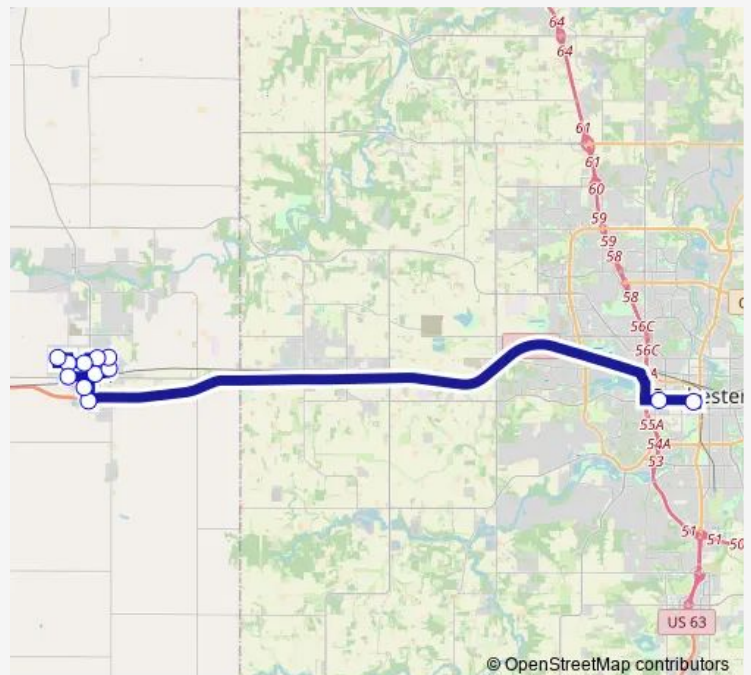

Bus Kasson

[Go to website](#)

Direction

Kasson 1st St. & 2nd Ave. Ne — 2nd Ave. SW & 2nd St. SW (East side, Midblock)

12 stops

[Open route schedule](#)

Kasson 1st St. & 2nd Ave. Ne

Kasson 3rd St. & 8th Ave. Ne

St. Mary's Hospital

2nd Ave. SW & 2nd St. SW (East side, Midblock)

Route schedule

Kasson 1st St. & 2nd Ave. Ne — 2nd Ave. SW & 2nd St. SW (East side, Midblock)

Monday	06:55
Tuesday	06:55
Wednesday	06:55
Thursday	06:55
Friday	06:55
Saturday	—
Sunday	—

Route info

Direction: Kasson 1st St. & 2nd Ave. Ne

Stops: 12

Trip Duration: 0 hour 45 min

Direction

Kasson Commuter Lot — 2nd Ave. SW & 2nd St. SW (East side, North)

5 stops

[Open route schedule](#)

Kasson Commuter Lot

Byron 2nd Ave. & Frontage Rd.

Byron City Commuter Lot

St. Mary's Hospital

2nd Ave. SW & 2nd St. SW (East side, North)

Route schedule

Kasson Commuter Lot — 2nd Ave. SW & 2nd St. SW (East side, North)