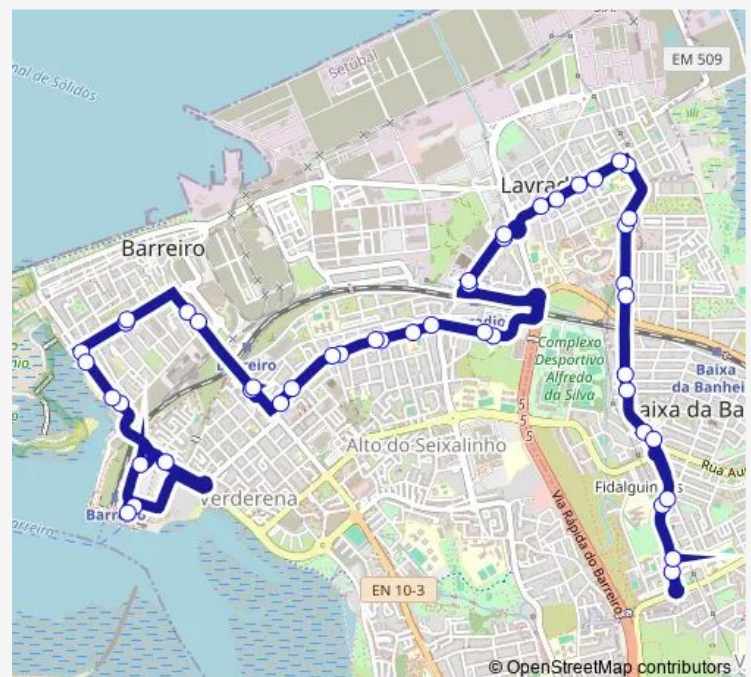

Route schedule

Terminal - Carreira 1 — R. da Amizade - Alto da Serra

Monday 24:55-01:30⁺¹

Tuesday 24:55-01:30⁺¹

Wednesday 24:55-01:30⁺¹

Thursday 24:55-01:30⁺¹

Friday 24:55-01:30⁺¹

Saturday 24:55-01:30⁺¹

Sunday 24:55-01:30⁺¹

Route info

Direction: Terminal - Carreira 1

Stops: 23

Trip Duration: 0 hour 20 min

71 — Terminal Fluvial (Circulação)

R. da Amizade - Estbarreiro/lps

R. da Amizade - Alto da Serra

Direction

Terminal - Carreira 1 — Terminal do Barreiro

46 stops

[Open route schedule](#)

Terminal - Carreira 1

Av. da Liberdade - Recosta

R. Miguel Pais - Sul

R. Miguel Pais - Norte

Thursday 21:50-00:30⁺¹

Friday 21:50-00:30⁺¹

Saturday 21:55-00:30⁺¹

Sunday 21:55-00:30⁺¹

Route info

Direction: Terminal - Carreira 1

Stops: 46

Trip Duration: 0 hour 55 min