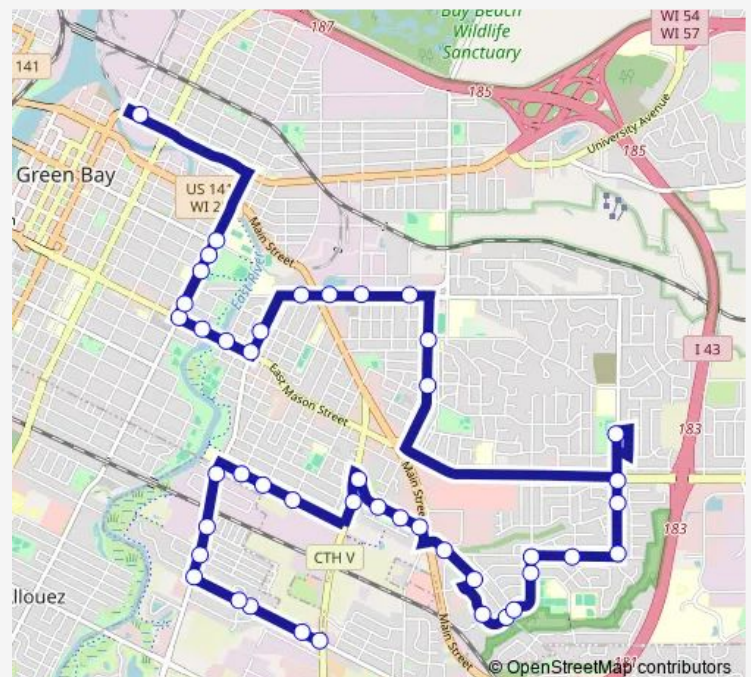

### Route schedule

Lime Kiln RD & Verlin Rd — Transit Center

Monday 06:29

Tuesday 06:29

Wednesday 06:29

Thursday 06:29

Friday 06:29

Saturday —

### Route info

Direction: Lime Kiln RD & Verlin Rd

Stops: 44

Trip Duration: 0 hour 46 min

Edgewood & Robinson Morning

Edgewood DR & VAN Beek Rd

VAN Beek & Aphrodite

Alpine & VAN Beek