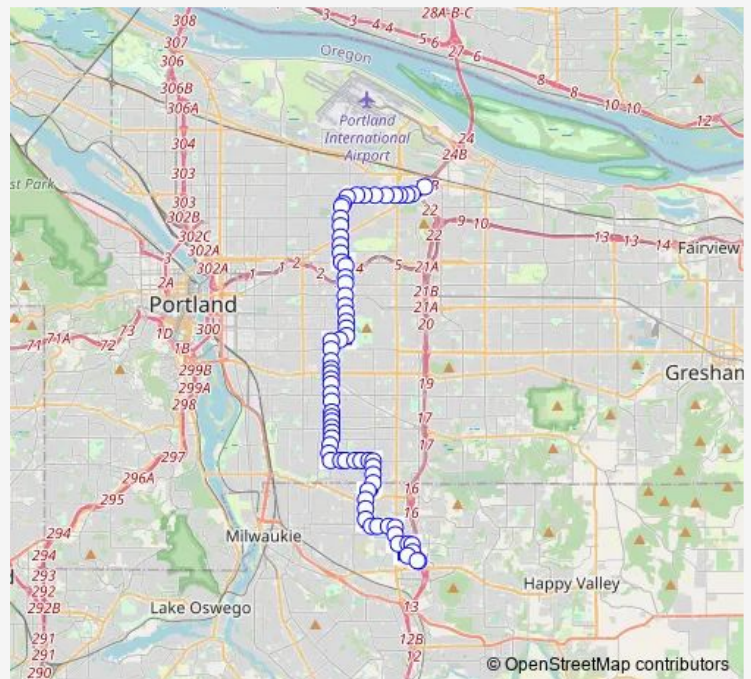

NE 57th & Fremont

NE 57th & Siskiyou

NE 57th & Sandy

NE 57th & Thompson

NE 57th & Hancock

NE Halsey & 58th

NE 60th & Wasco

NE 60th & 60th Ave MAX Str/I-84

NE 60th & Glisan

Route schedule

Parkrose/ Sumner Transit Center — Clackamas Town Center Transit Center

Monday	05:38-22:53
Tuesday	05:38-22:53
Wednesday	05:38-22:53
Thursday	05:38-22:53
Friday	05:38-22:53
Saturday	07:42-21:58
Sunday	07:42-21:58

Route info

Direction: Parkrose/ Sumner Transit Center

Stops: 71

Trip Duration: 1 hour 0 min

71 — 60th Ave

SE 60th & E Burnside

SE 60th & Stark

SE 60th & Belmont

SE 60th & Salmon

SE 60th & Hawthorne

SE 60th & Stephens

SE Lincoln & 57th

SE 52nd & Lincoln

SE 52nd & Division

SE 52nd & Woodward

SE 52nd & Franklin