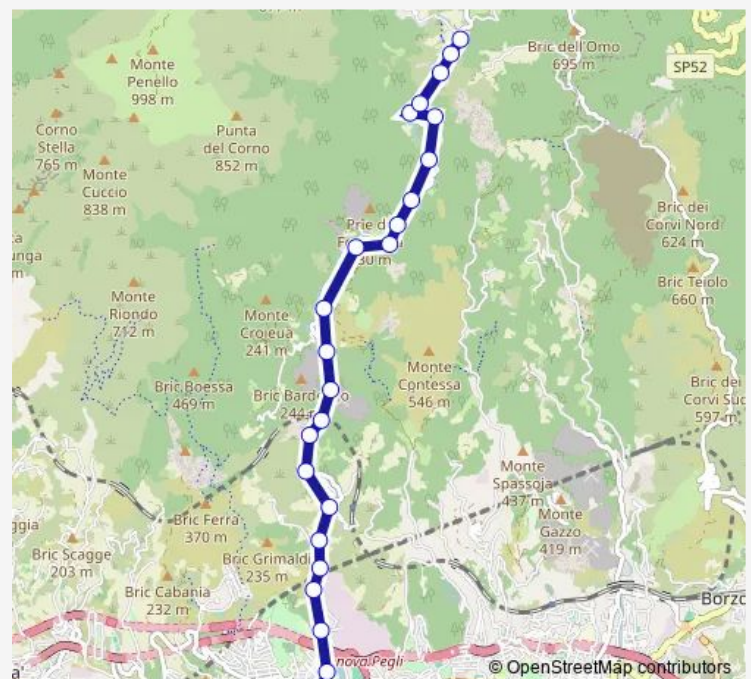

Thursday 06:25-20:35

Friday 06:25-20:35

Saturday 06:25-20:45

Sunday 05:55-20:25

Route info

Direction: SAN Carlo DI Cese/Capolinea

Stops: 25

Trip Duration: 0 hour 23 min

Saturday 05:35-22:40

Sunday 21:40-22:40

Route info

Direction: SAN Carlo DI Cese/Capolinea

Stops: 25

Trip Duration: 0 hour 18 min

Direction

Rapisardi/Capolinea — Rimessa/Cornigliano