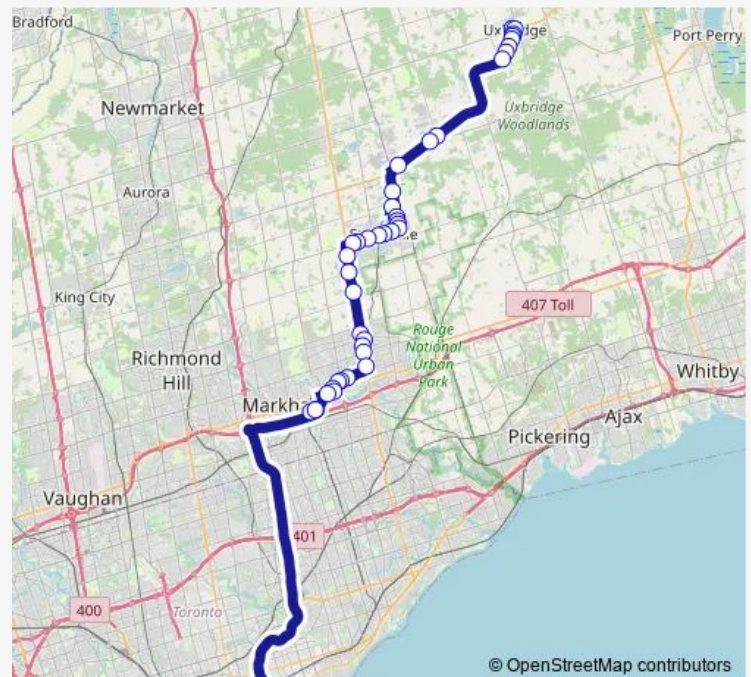

Thursday 04:20-22:45

Friday 04:20-22:45

Saturday 05:45-21:35

Sunday 05:45-21:35

Route info

Direction: Railway St. @ Albert St.

Stops: 41

Trip Duration: 1 hour 25 min

71 — Stouffville

BusMaps

Main St. @ Sandale Rd.

Main St. @ Baker Hill Blvd.

Hwy. 48 @ Hoover Park Dr.

Hwy. 48 @ 19th Ave.

10953 Hwy. 48 @ Elgin Mills Rd. E.

Markham Rd. @ Castlemore Ave.

Mount Joy GO Bus

Markham Rd. @ Edward Jeffreys Ave.

Hwy. 48 @ 16th Ave.

Main St. N. @ Station St. (Markham Go)

Bullock Dr. @ Laidlaw Blvd.

Bullock Dr. @ Mccowan Rd.

Bullock Drive @ Mccowan Road (Centennial Go)