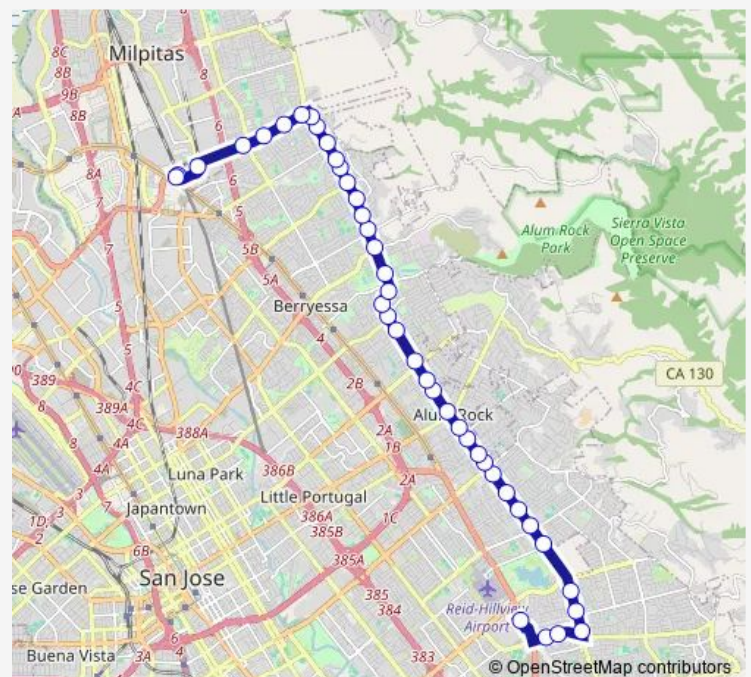

### Route schedule

Eastridge Transit Center (Bay 11) — Milpitas Bart (Bay 10)

Monday 05:24-23:40

Tuesday 05:24-23:40

Wednesday 05:24-23:40

Thursday 05:24-23:40

Friday 05:24-23:40

Saturday 06:30-23:40

### Route info

Direction: Eastridge Transit Center (Bay 11)

Stops: 41

Trip Duration: 0 hour 35 min

71 — Milpitas Bart - Eastridge via White

White & Kyle

White & Fiji

Piedmont & Noble

## Route info

Direction: Milpitas Bart (Bay 10)

Stops: 41

Trip Duration: 0 hour 45 min

White & Rose

White & Easthills

White & Woodhaven

White & Story