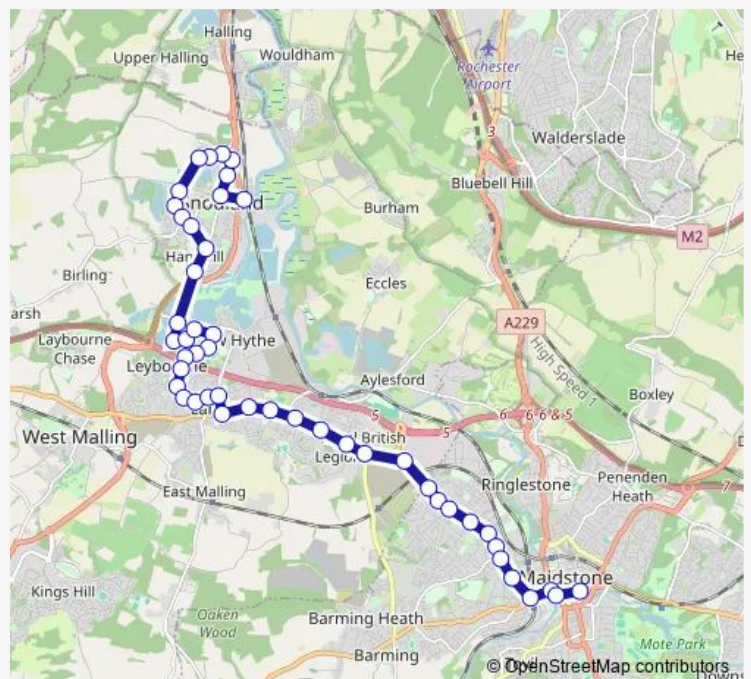

Auden Road

Thackeray Road

Motorway Bridge

Route schedule

Railway Station — Chequers Bus Station

Monday 05:54-21:40

Tuesday 05:54-21:40

Wednesday 05:54-21:40

Thursday 05:54-21:40

Friday 05:54-21:40

Saturday 06:51-21:40

Sunday 08:31-19:05

Route info

Direction: Railway Station

Stops: 47

Trip Duration: 1 hour 5 min