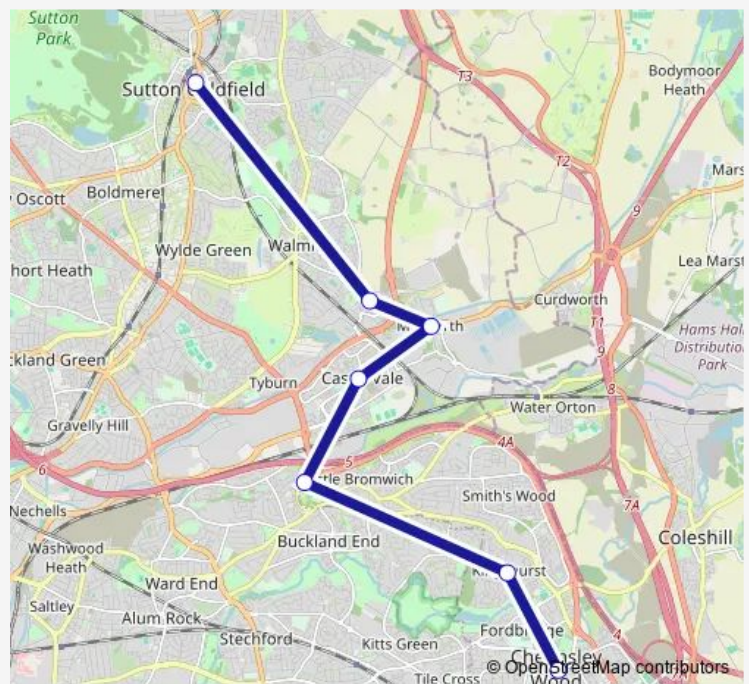

### Route schedule

Chelmsley Interchange — Gracechurch Centre

Monday —

Tuesday —

Wednesday —

Thursday —

Friday —

Saturday —

### Route info

Direction: Chelmsley Interchange

Stops: 7

Trip Duration: 0 hour 55 min

**Direction**

Gracechurch Centre — Chelmsley Interchange

6 stops

[Open route schedule](#)

## Route schedule

Gracechurch Centre — Chelmsley Interchange

Monday	—
Tuesday	—
Wednesday	—
Thursday	—
Friday	—
Saturday	—
Sunday	09:20-21:10

## Route info

Direction: Gracechurch Centre

Stops: 6

Trip Duration: 0 hour 42 min

71 Bus time schedules and route maps are available in an offline PDF at [busmaps.com](https://busmaps.com). Use the [busmaps.com](https://busmaps.com) website to see live bus times, train schedule or subway schedule, and step-by-step directions for all public transit in Birmingham